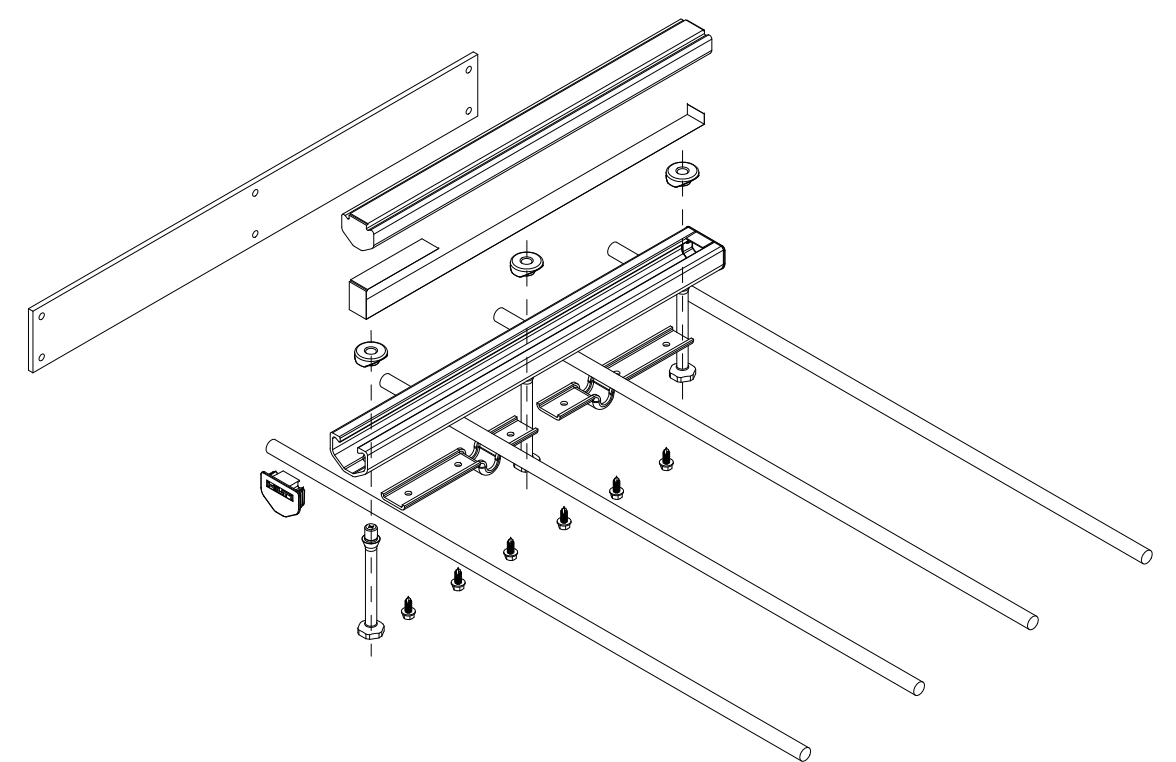

HILTI	
ITEM NUMBER: 2366397	CHANNEL LIP: SMOOTH
ITEM DESCRIPTION: HAC-V 50 106/400 F EDGE 4"