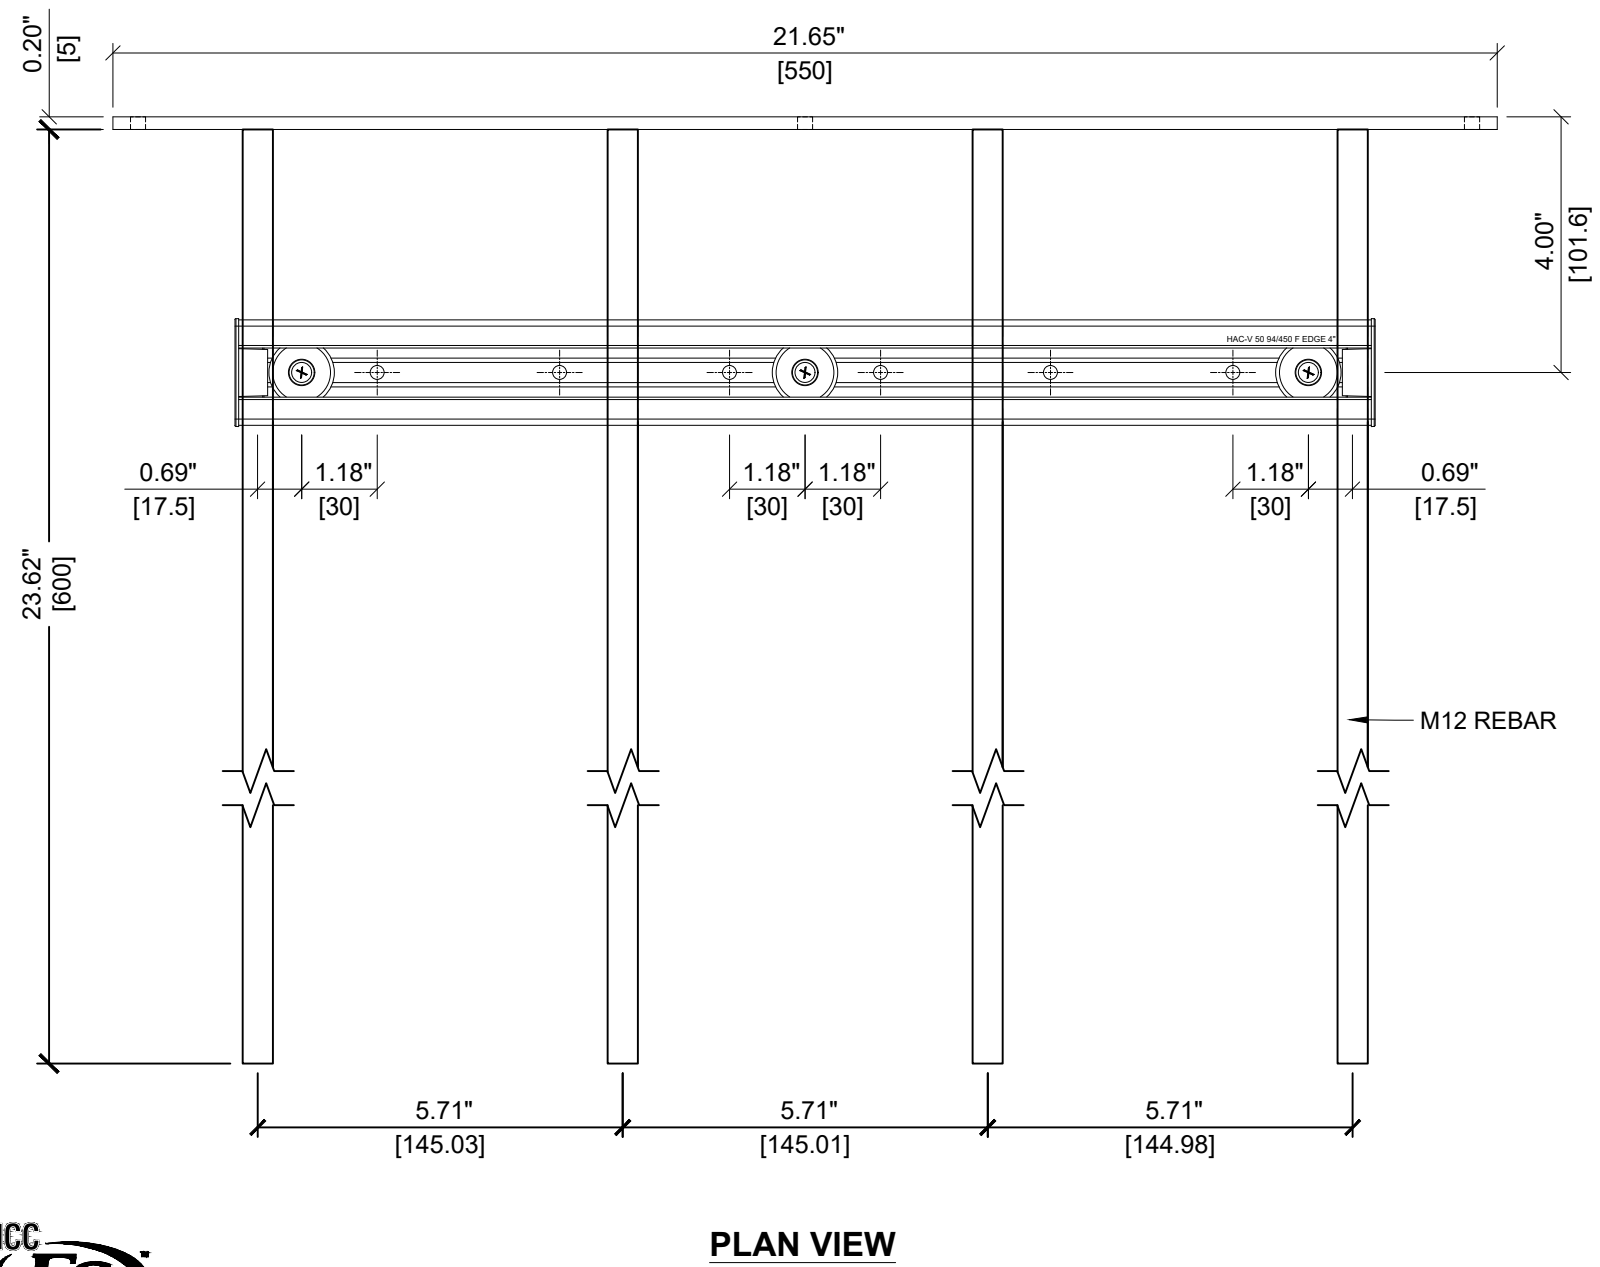

HILTI	
ITEM NUMBER: 2366613	CHANNEL LIP: SMOOTH
ITEM DESCRIPTION: HAC-V 50 94/450 F EDGE 4"