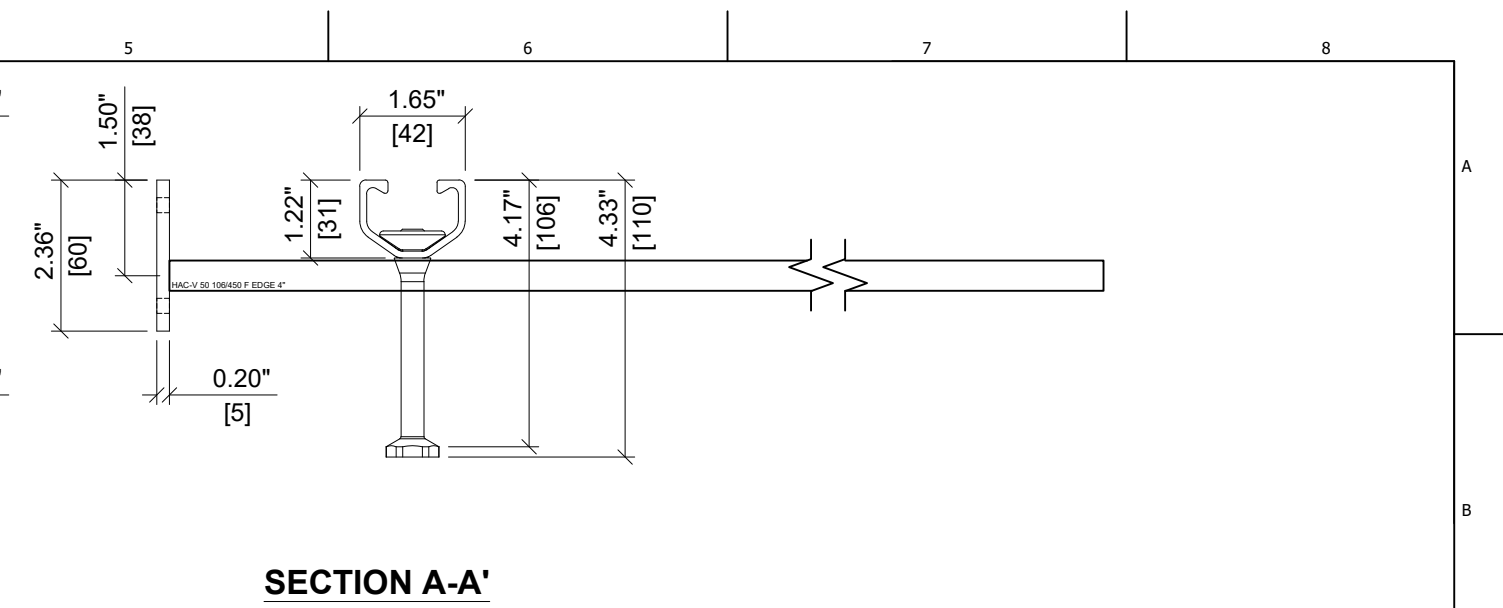

HILTI	
ITEM NUMBER: 2366398	CHANNEL LIP: SMOOTH
ITEM DESCRIPTION: HAC-V 50 106/450 F EDGE 4"