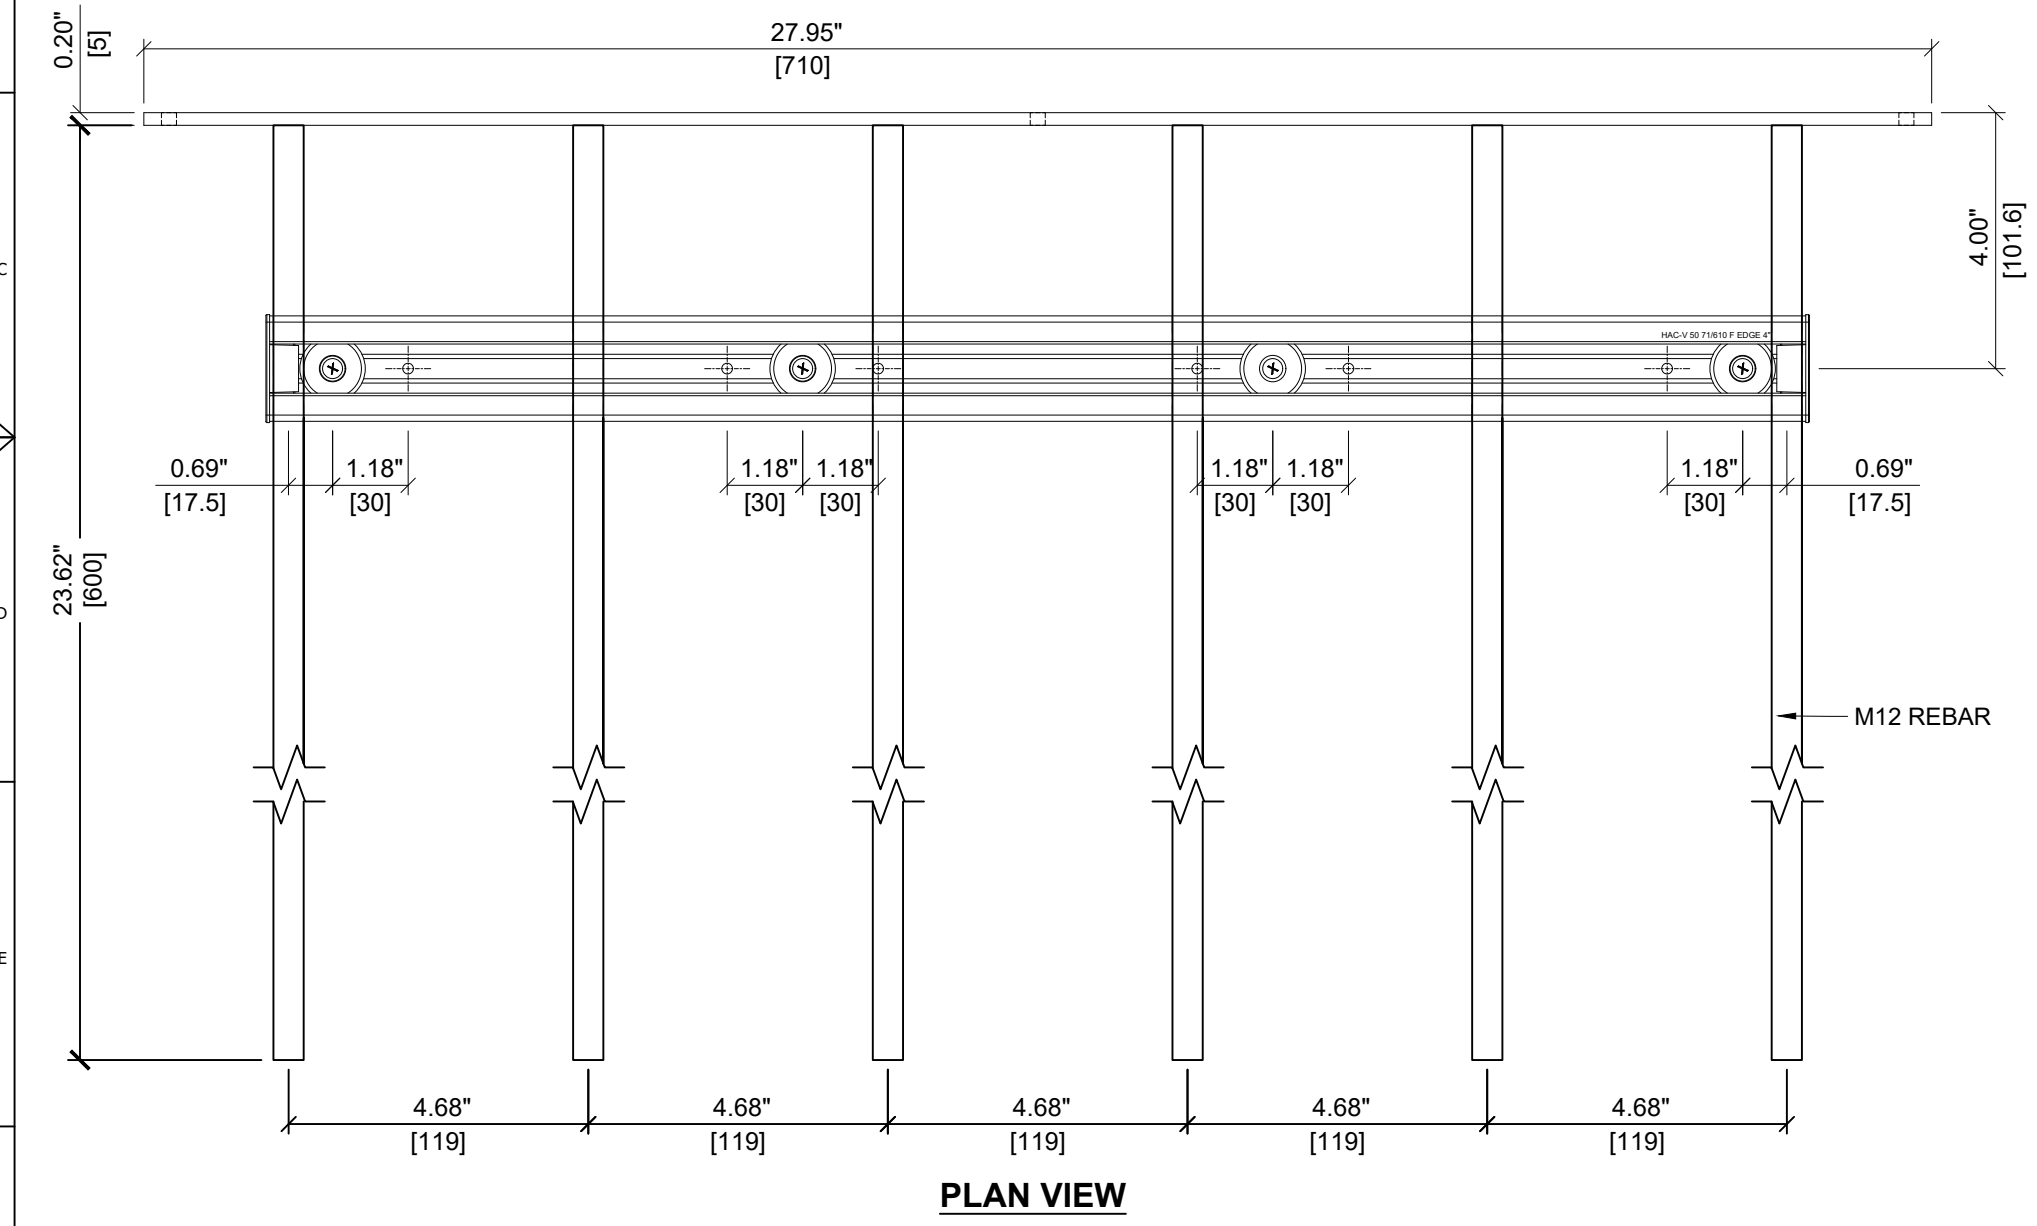

HILTI	
ITEM NUMBER: 2366609	CHANNEL LIP: SMOOTH
ITEM DESCRIPTION: HAC-V 50 71/610 F EDGE 4"