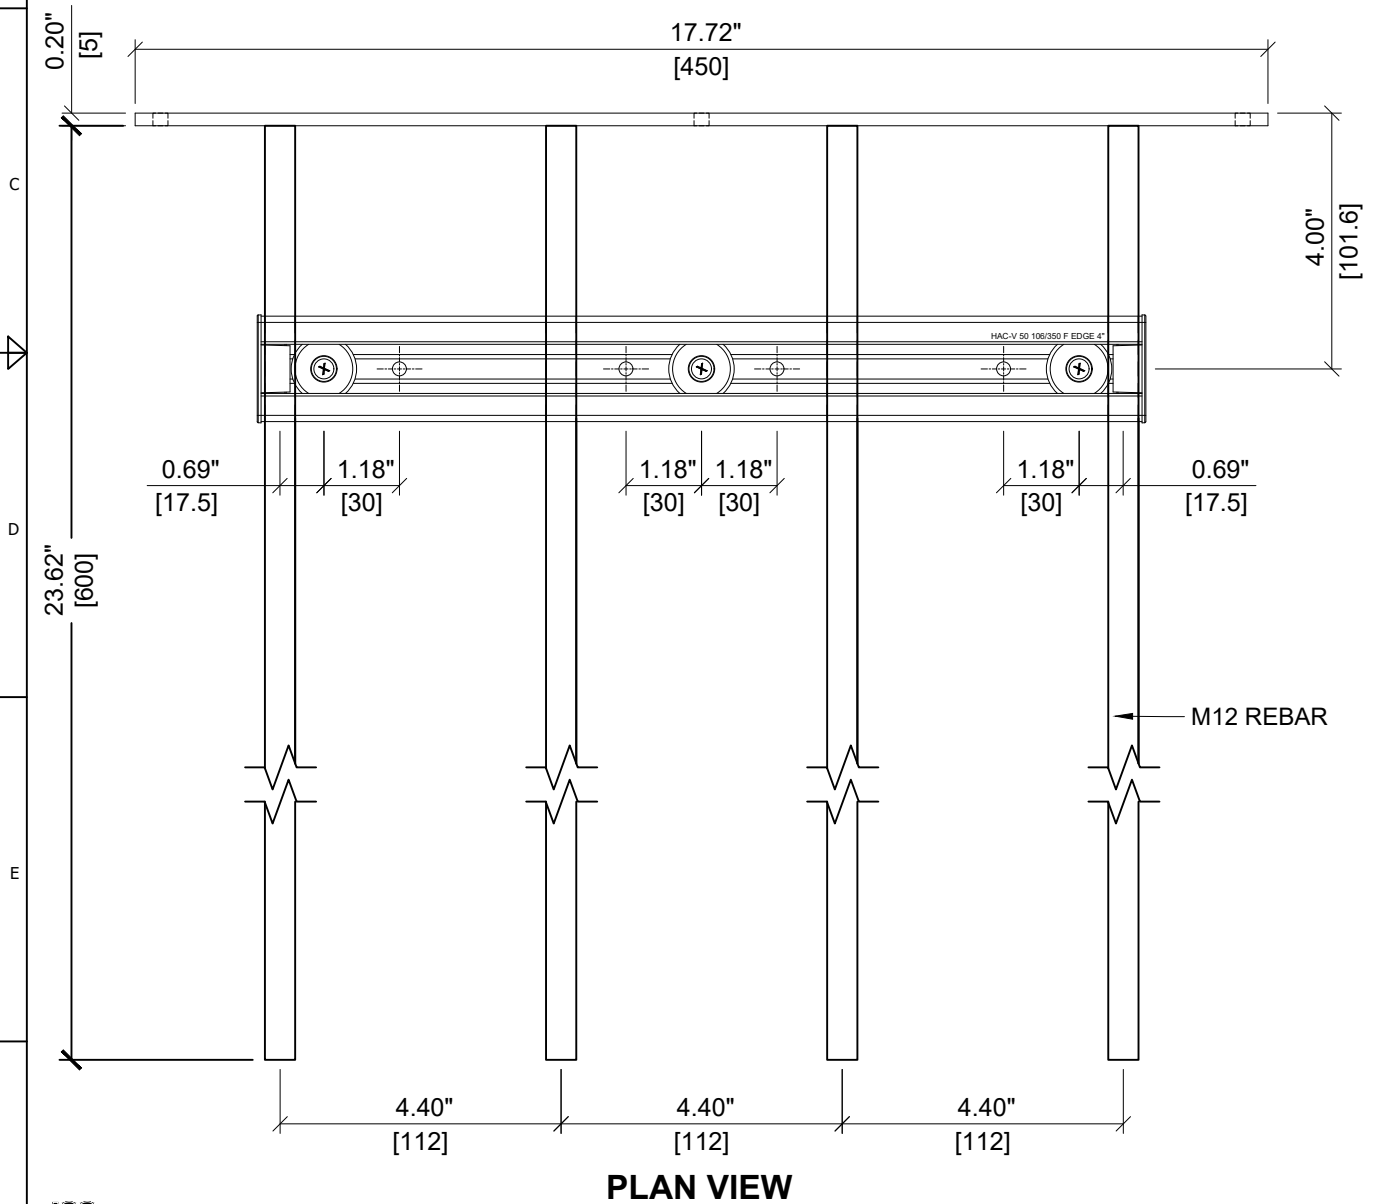

HILTI	
ITEM NUMBER: 2366396	CHANNEL LIP: SMOOTH
ITEM DESCRIPTION: HAC-V 50 106/350 F EDGE 4"