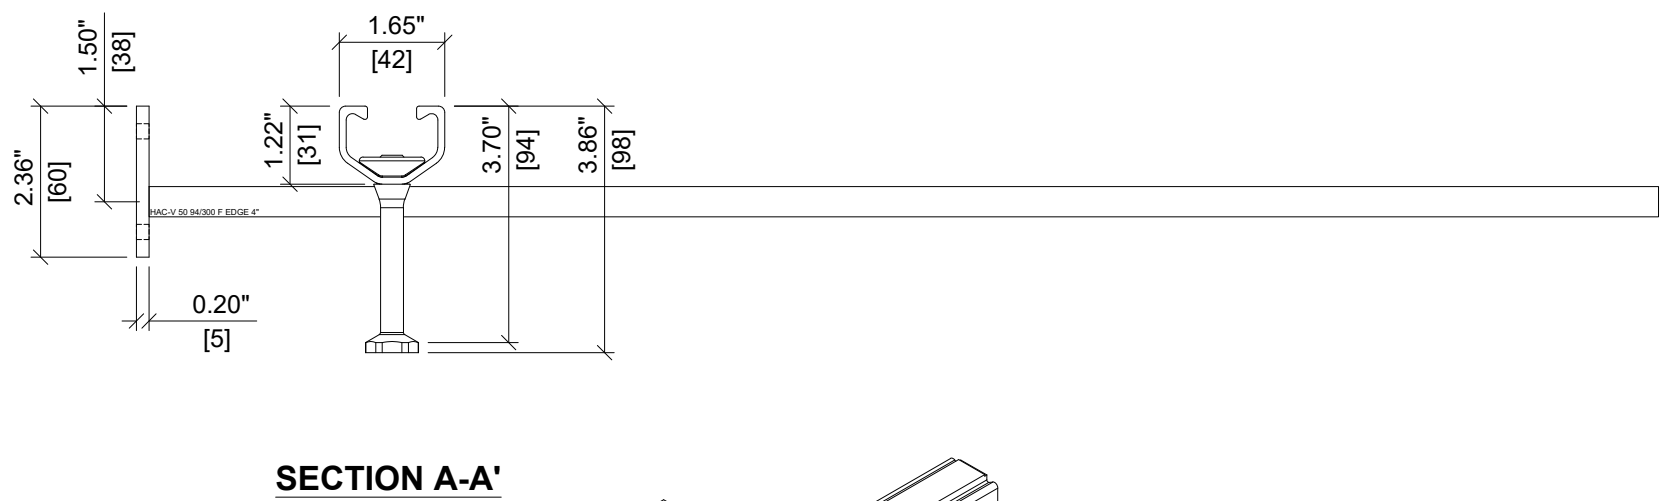

HILTI	
ITEM NUMBER: 2366610	CHANNEL LIP: SMOOTH
ITEM DESCRIPTION: HAC-V 50 94/300 F EDGE 4"