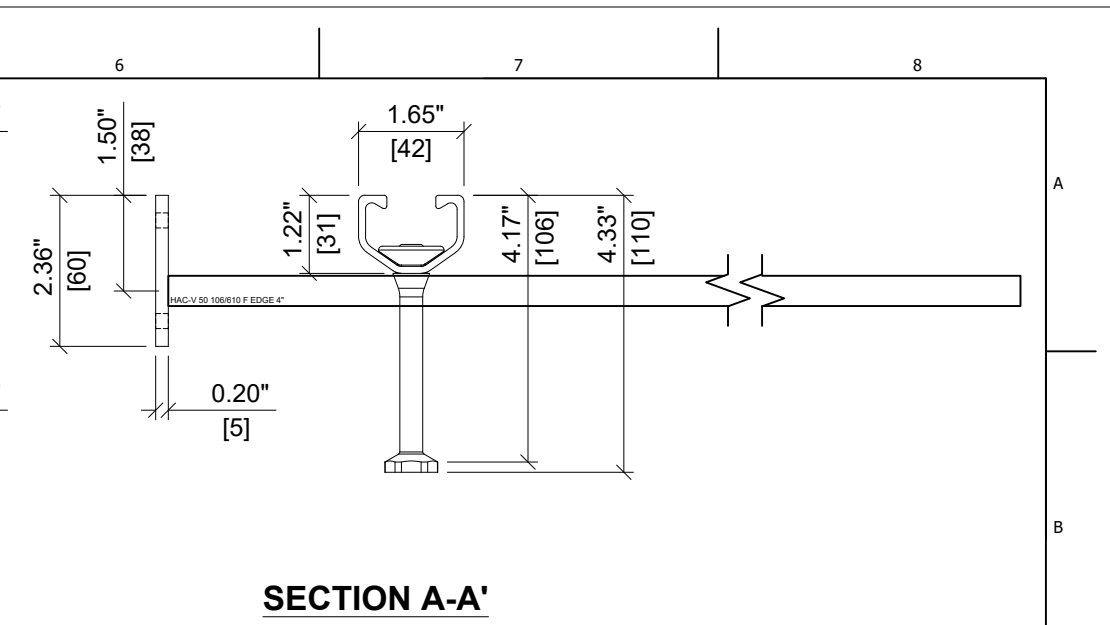

HILTI	
ITEM NUMBER: 2366399	CHANNEL LIP: SMOOTH
ITEM DESCRIPTION: HAC-V 50 106/610 F EDGE 4"