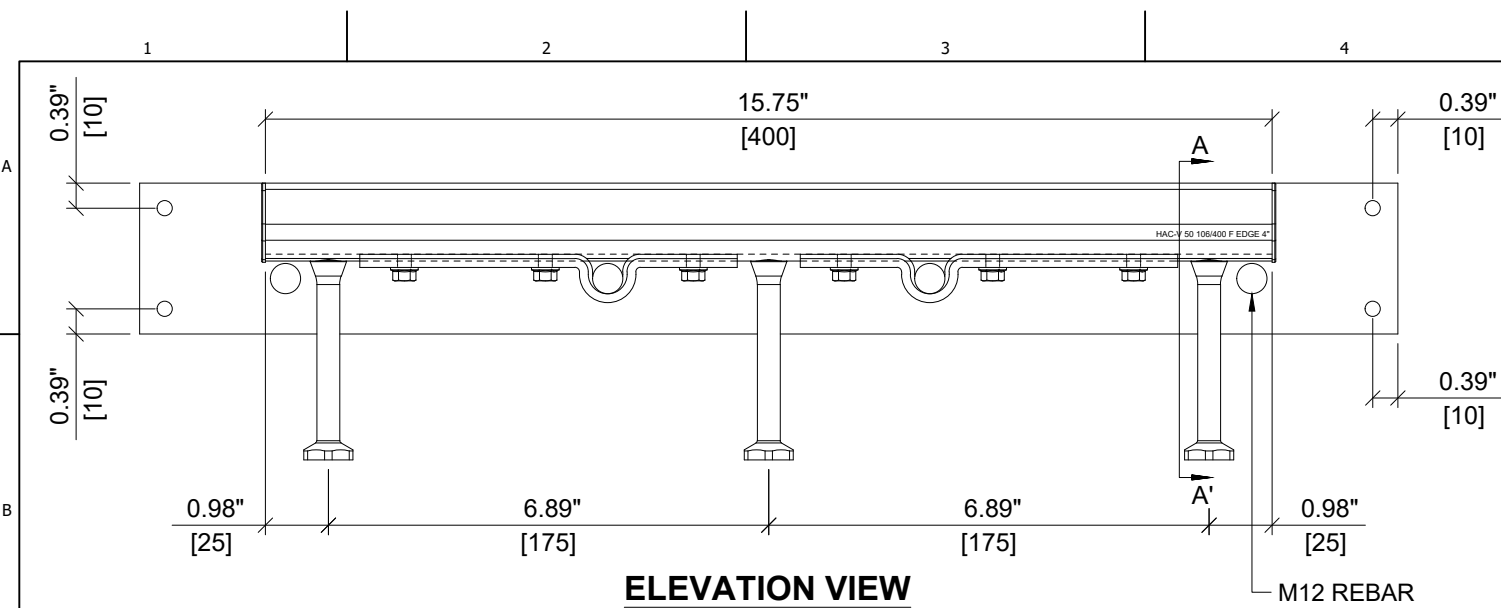

HILTI	
ITEM NUMBER: 2366397	CHANNEL LIP: SMOOTH
ITEM DESCRIPTION: HAC-V 50 106/400 F EDGE 4"