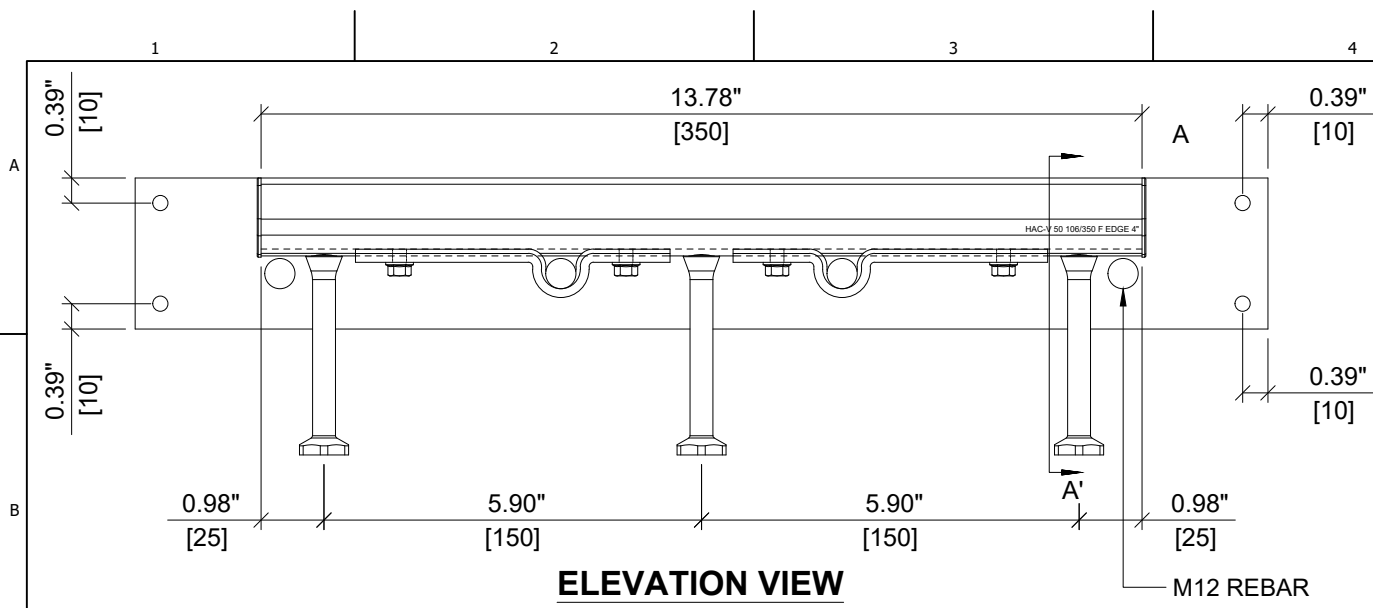

HILTI	
ITEM NUMBER: 2366396	CHANNEL LIP: SMOOTH
ITEM DESCRIPTION: HAC-V 50 106/350 F EDGE 4"