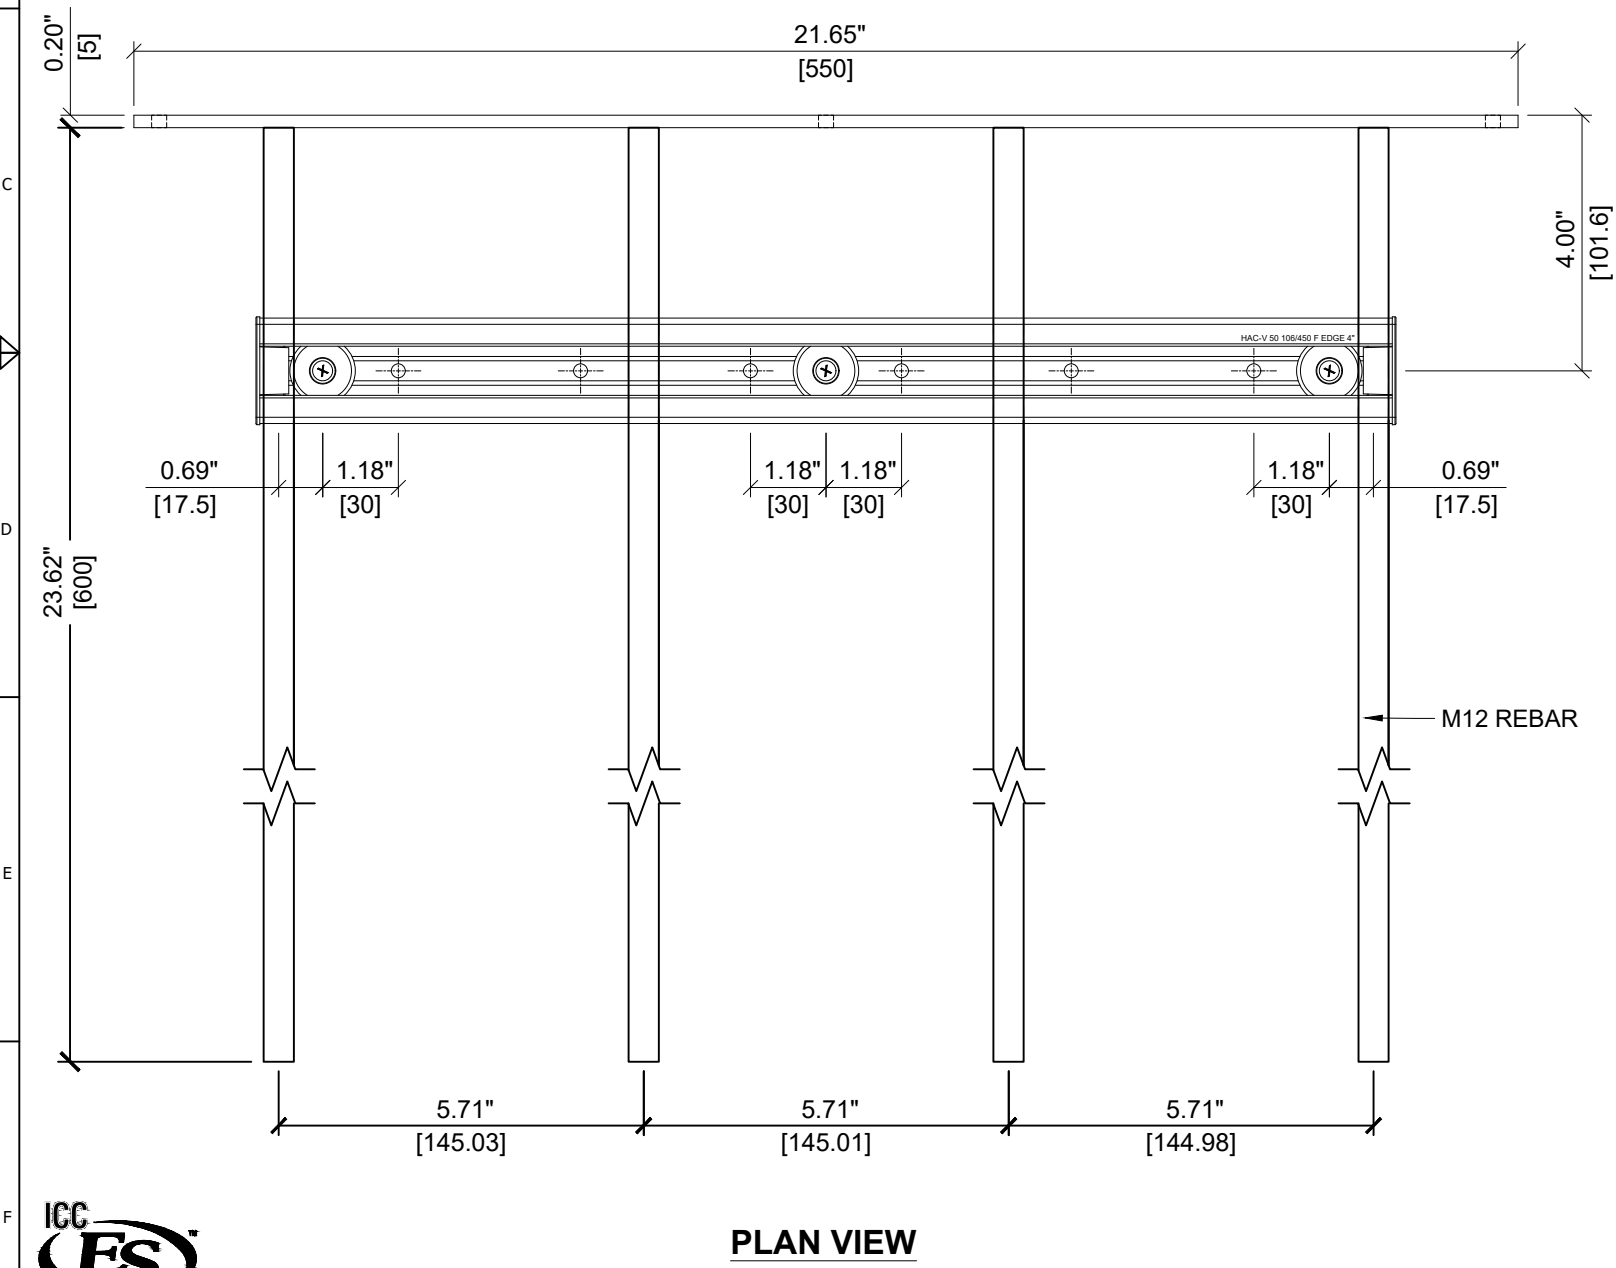

HILTI	
ITEM NUMBER: 2366398	CHANNEL LIP: SMOOTH
ITEM DESCRIPTION: HAC-V 50 106/450 F EDGE 4"