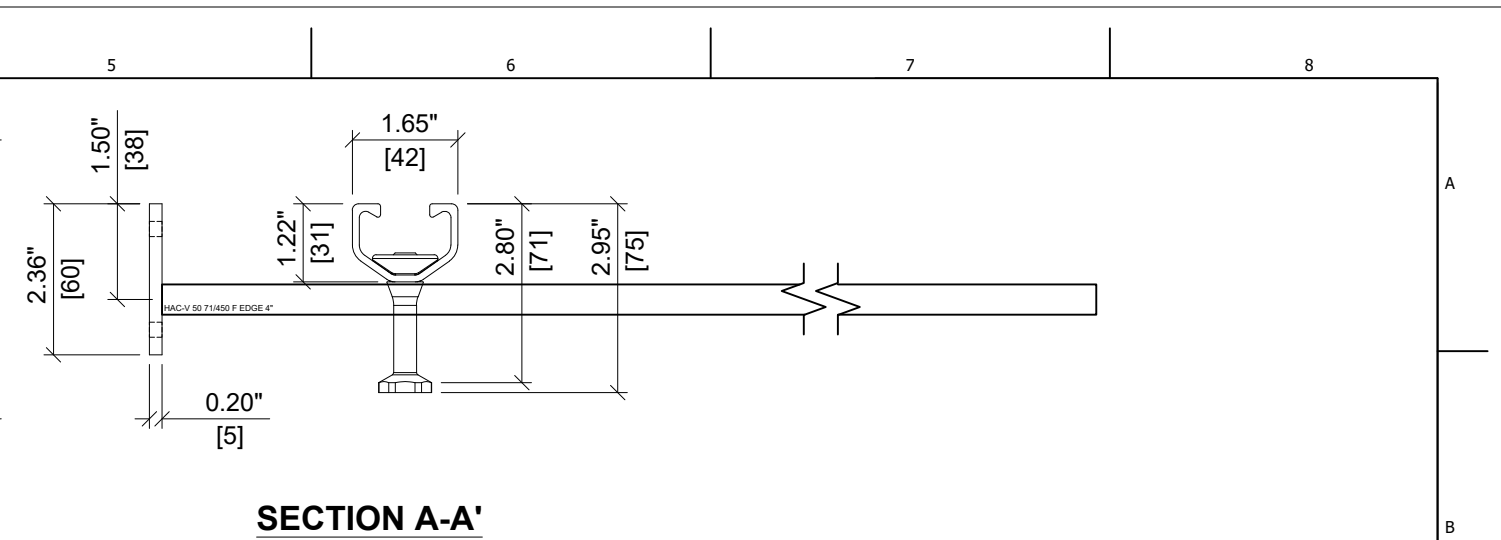

HILTI	
ITEM NUMBER: 2366608	CHANNEL LIP: SMOOTH
ITEM DESCRIPTION: HAC-V 50 71/450 F EDGE 4"