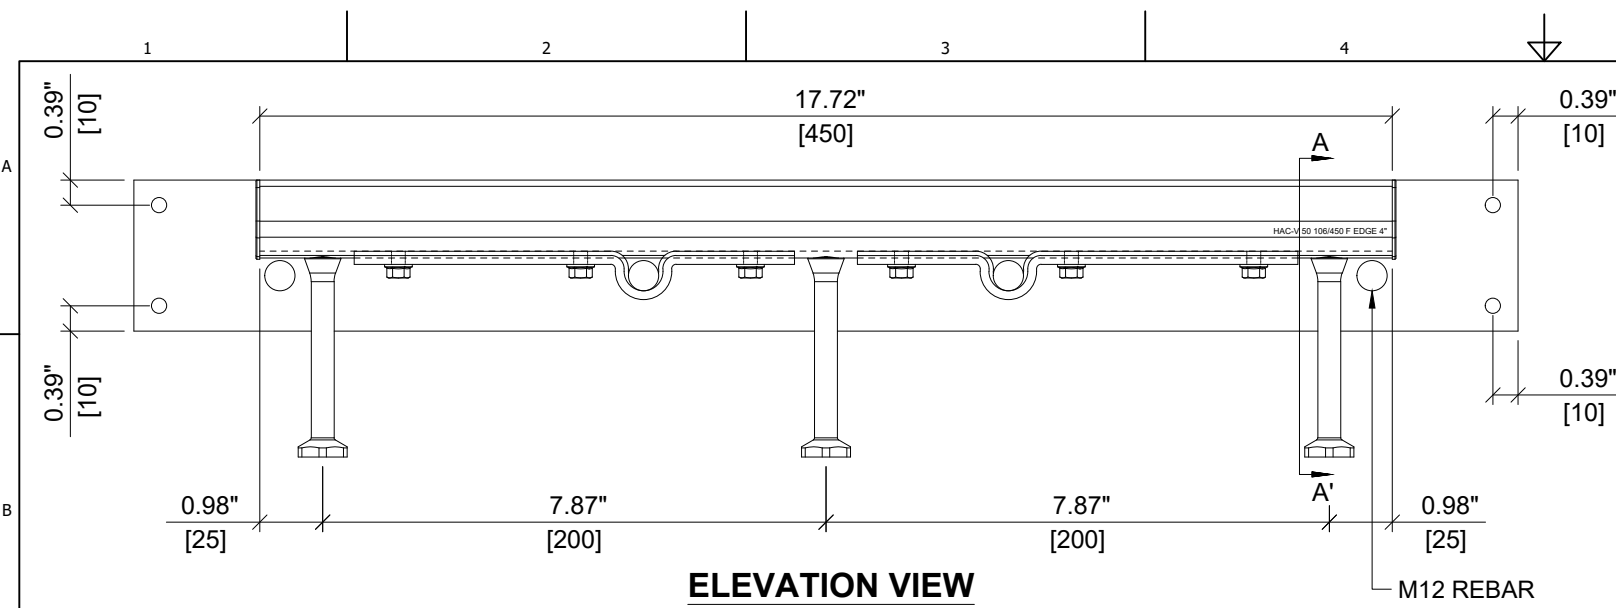

HILTI	
ITEM NUMBER: 2366398	CHANNEL LIP: SMOOTH
ITEM DESCRIPTION: HAC-V 50 106/450 F EDGE 4"