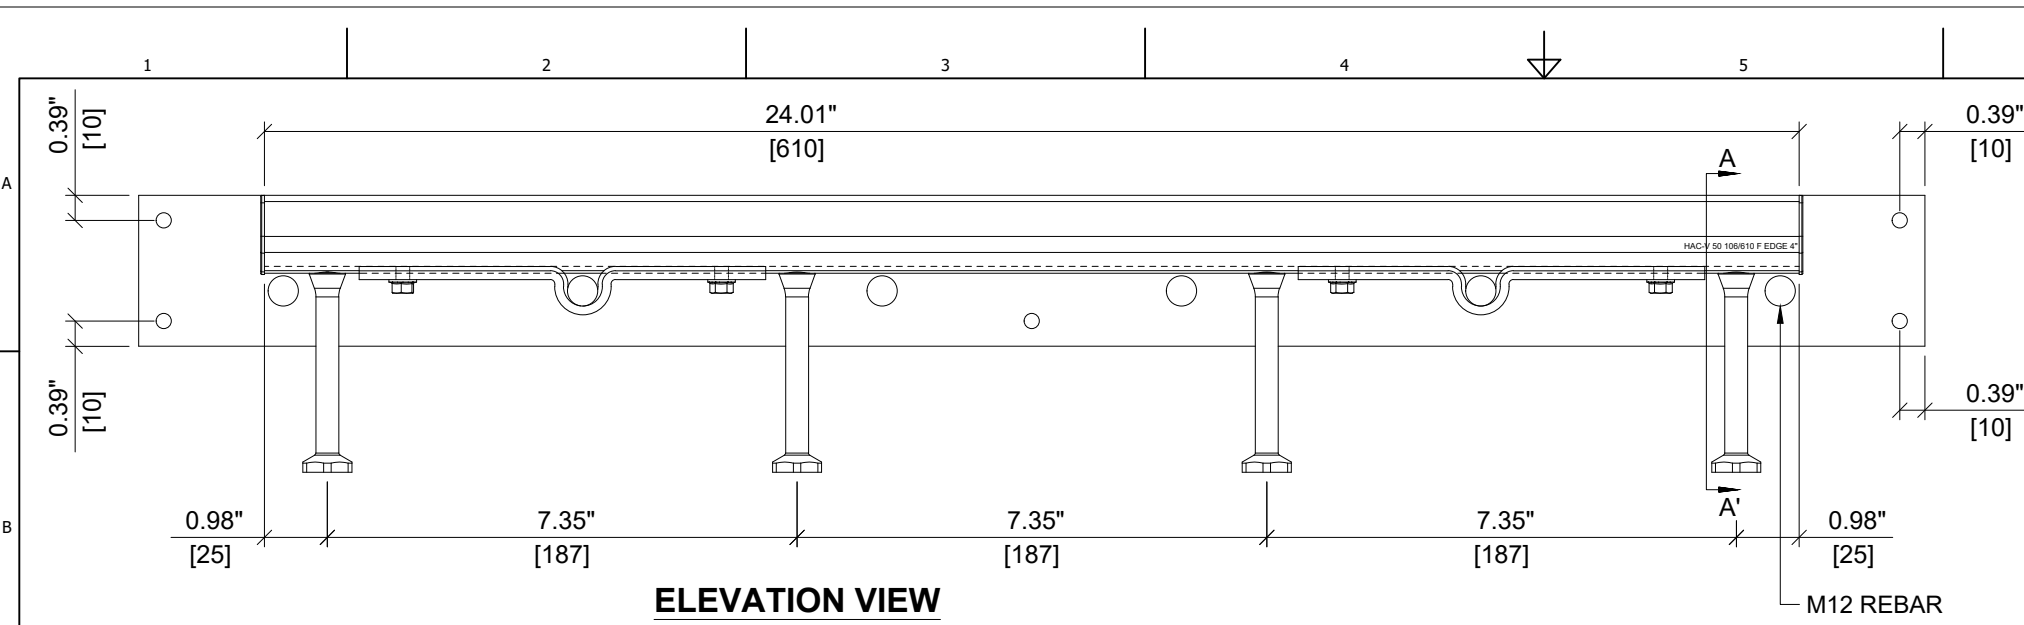

HILTI	
ITEM NUMBER: 2366399	CHANNEL LIP: SMOOTH
ITEM DESCRIPTION: HAC-V 50 106/610 F EDGE 4"