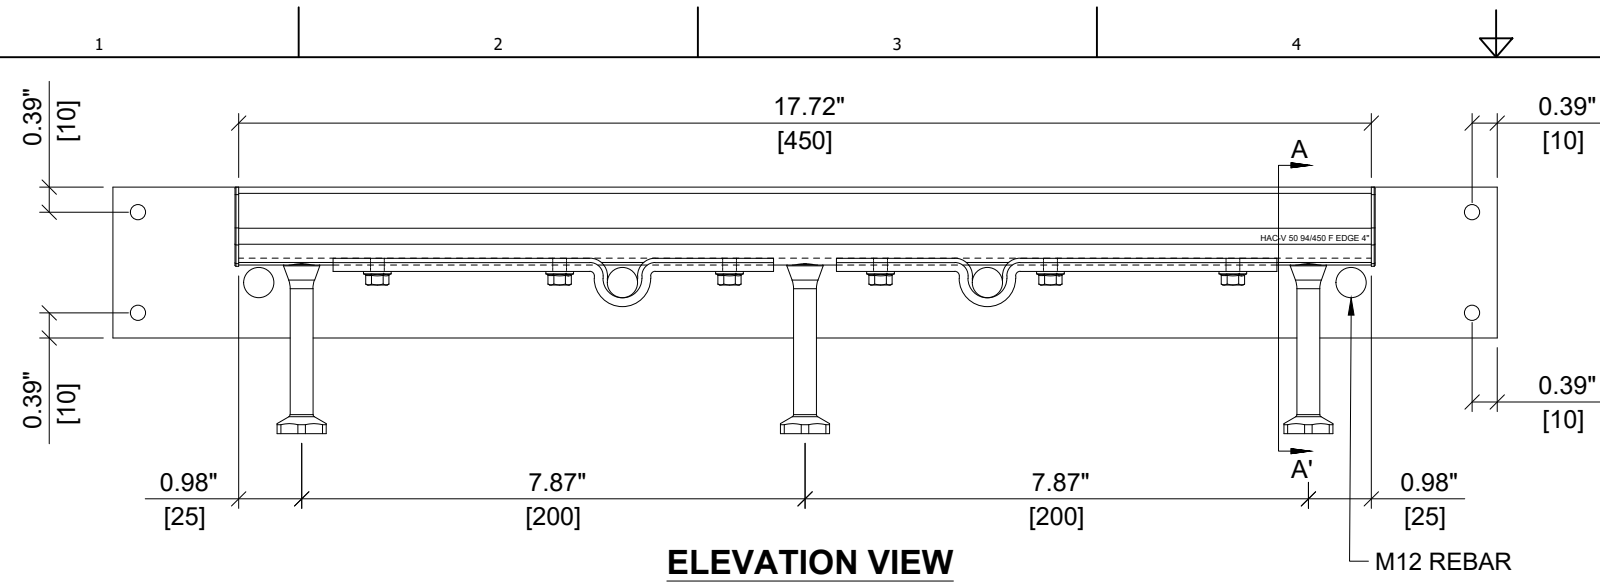

HILTI	
ITEM NUMBER: 2366613	CHANNEL LIP: SMOOTH
ITEM DESCRIPTION: HAC-V 50 94/450 F EDGE 4"