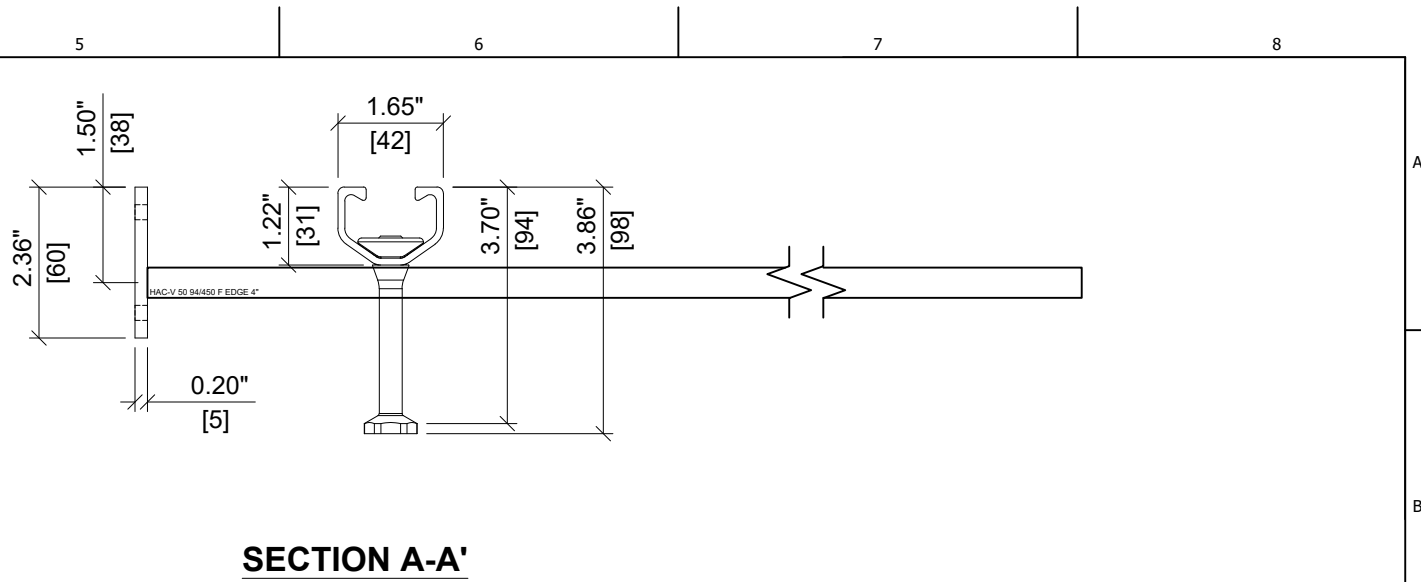

HILTI	
ITEM NUMBER: 2366613	CHANNEL LIP: SMOOTH
ITEM DESCRIPTION: HAC-V 50 94/450 F EDGE 4"