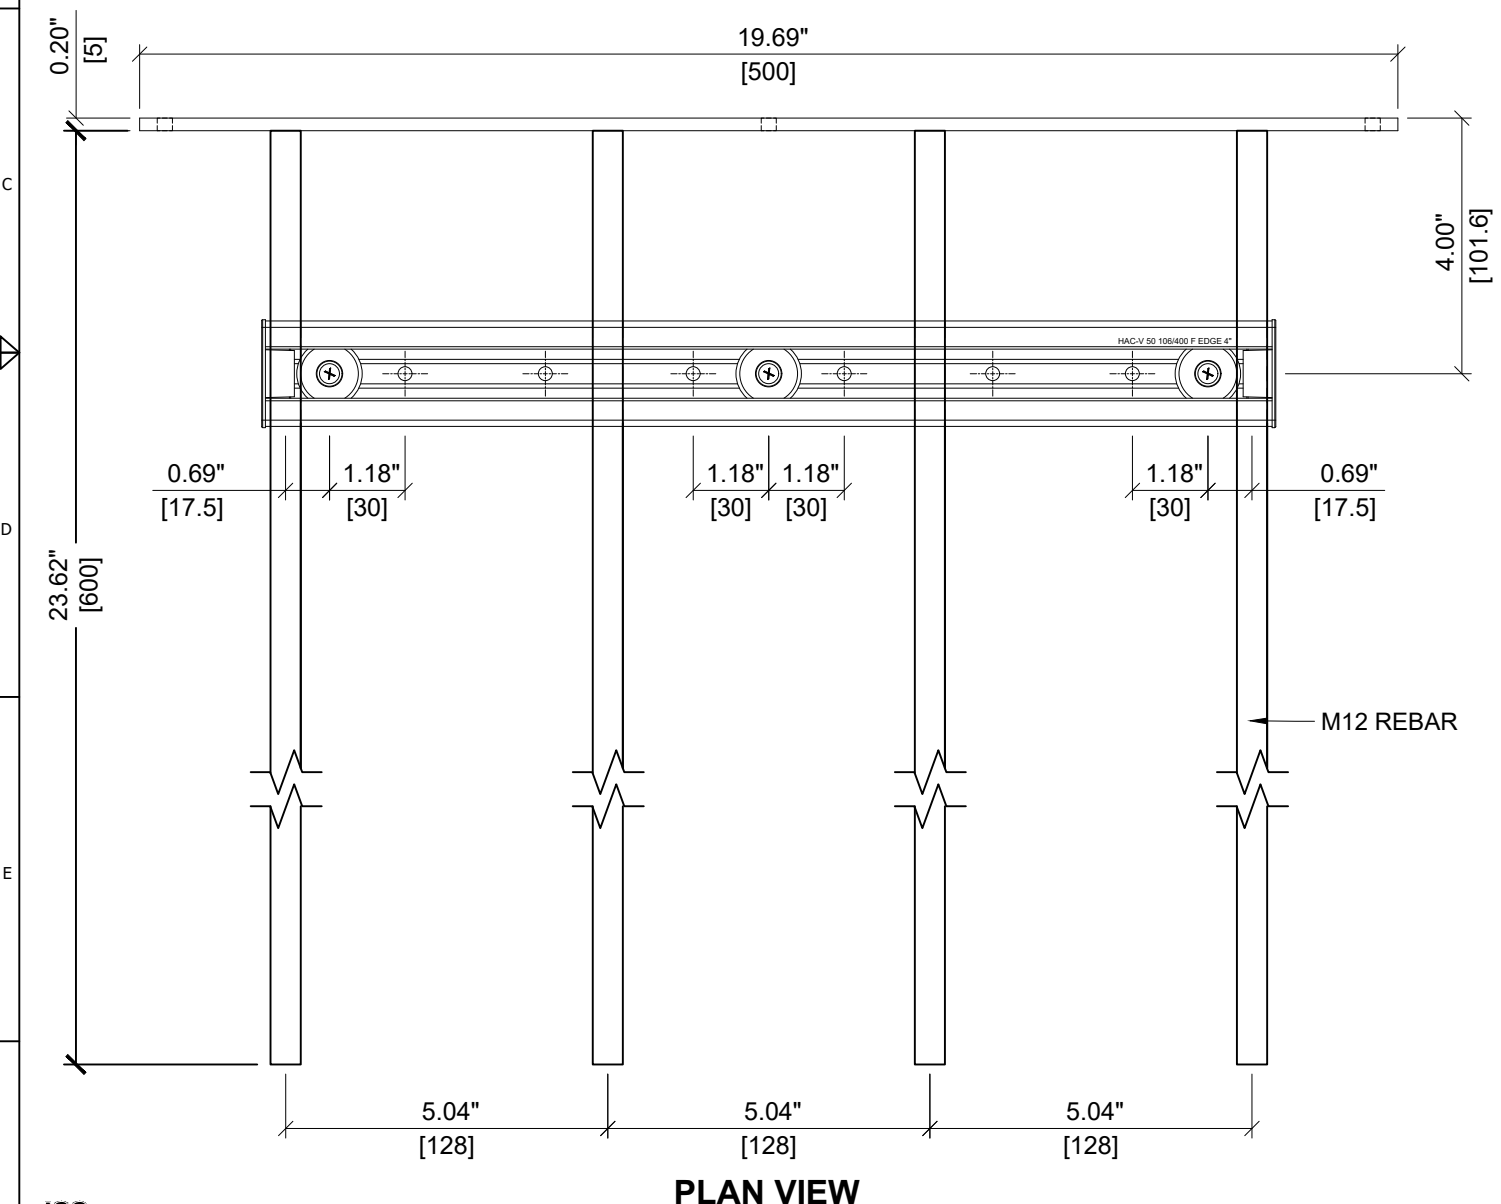

HILTI	
ITEM NUMBER: 2366397	CHANNEL LIP: SMOOTH
ITEM DESCRIPTION: HAC-V 50 106/400 F EDGE 4"