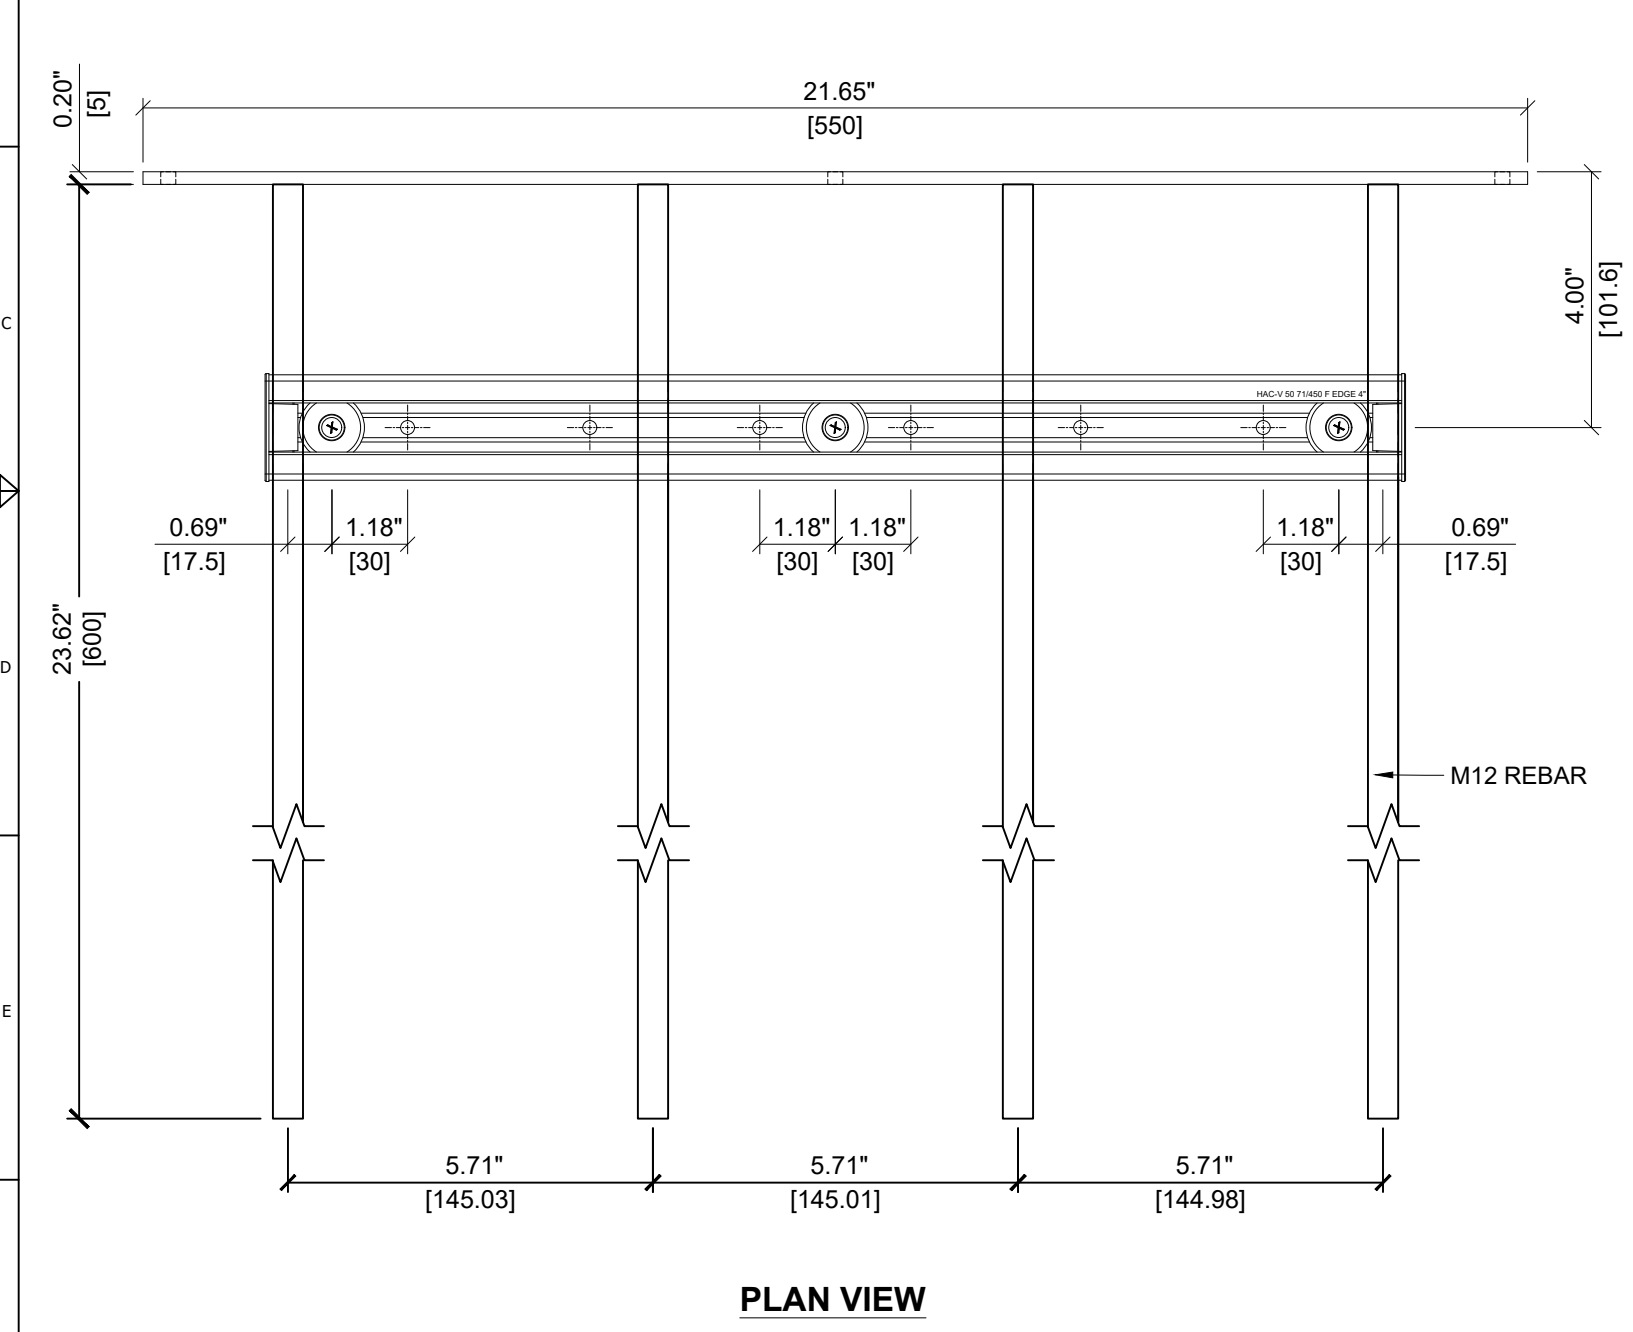

HILTI	
ITEM NUMBER: 2366608	CHANNEL LIP: SMOOTH
ITEM DESCRIPTION: HAC-V 50 71/450 F EDGE 4"