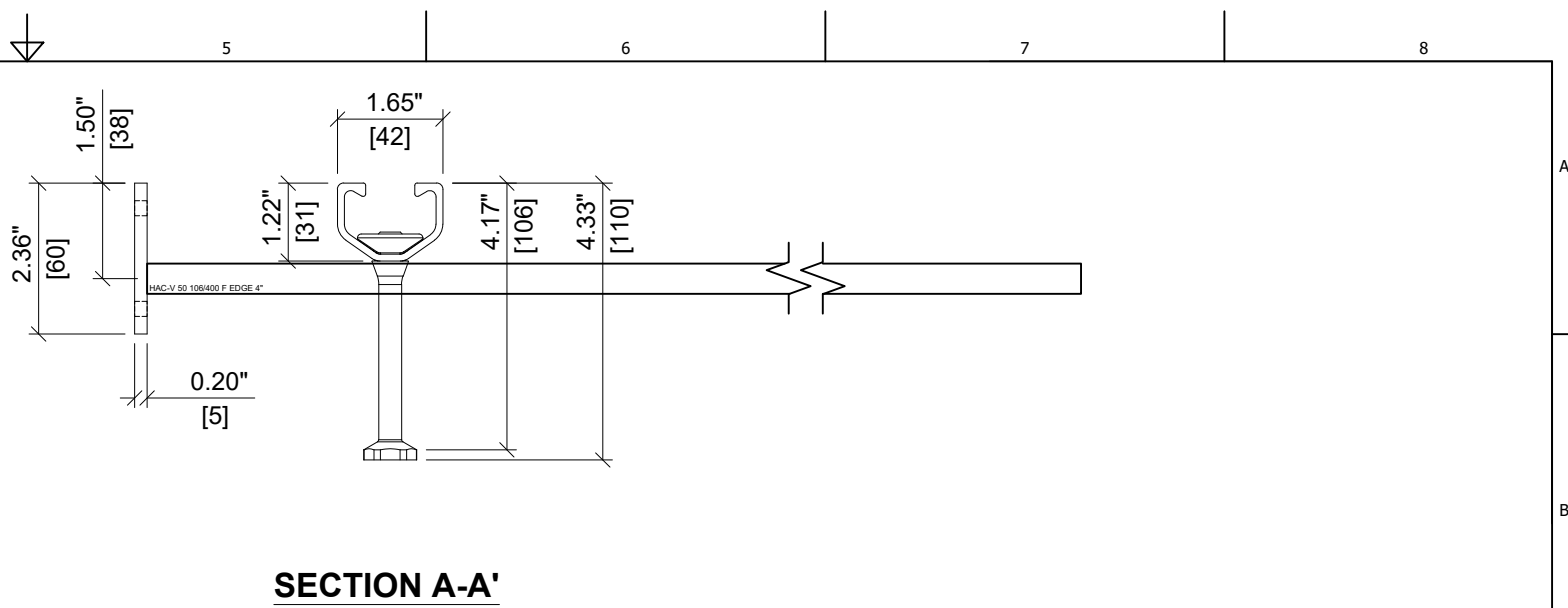

HILTI	
ITEM NUMBER: 2366397	CHANNEL LIP: SMOOTH
ITEM DESCRIPTION: HAC-V 50 106/400 F EDGE 4"