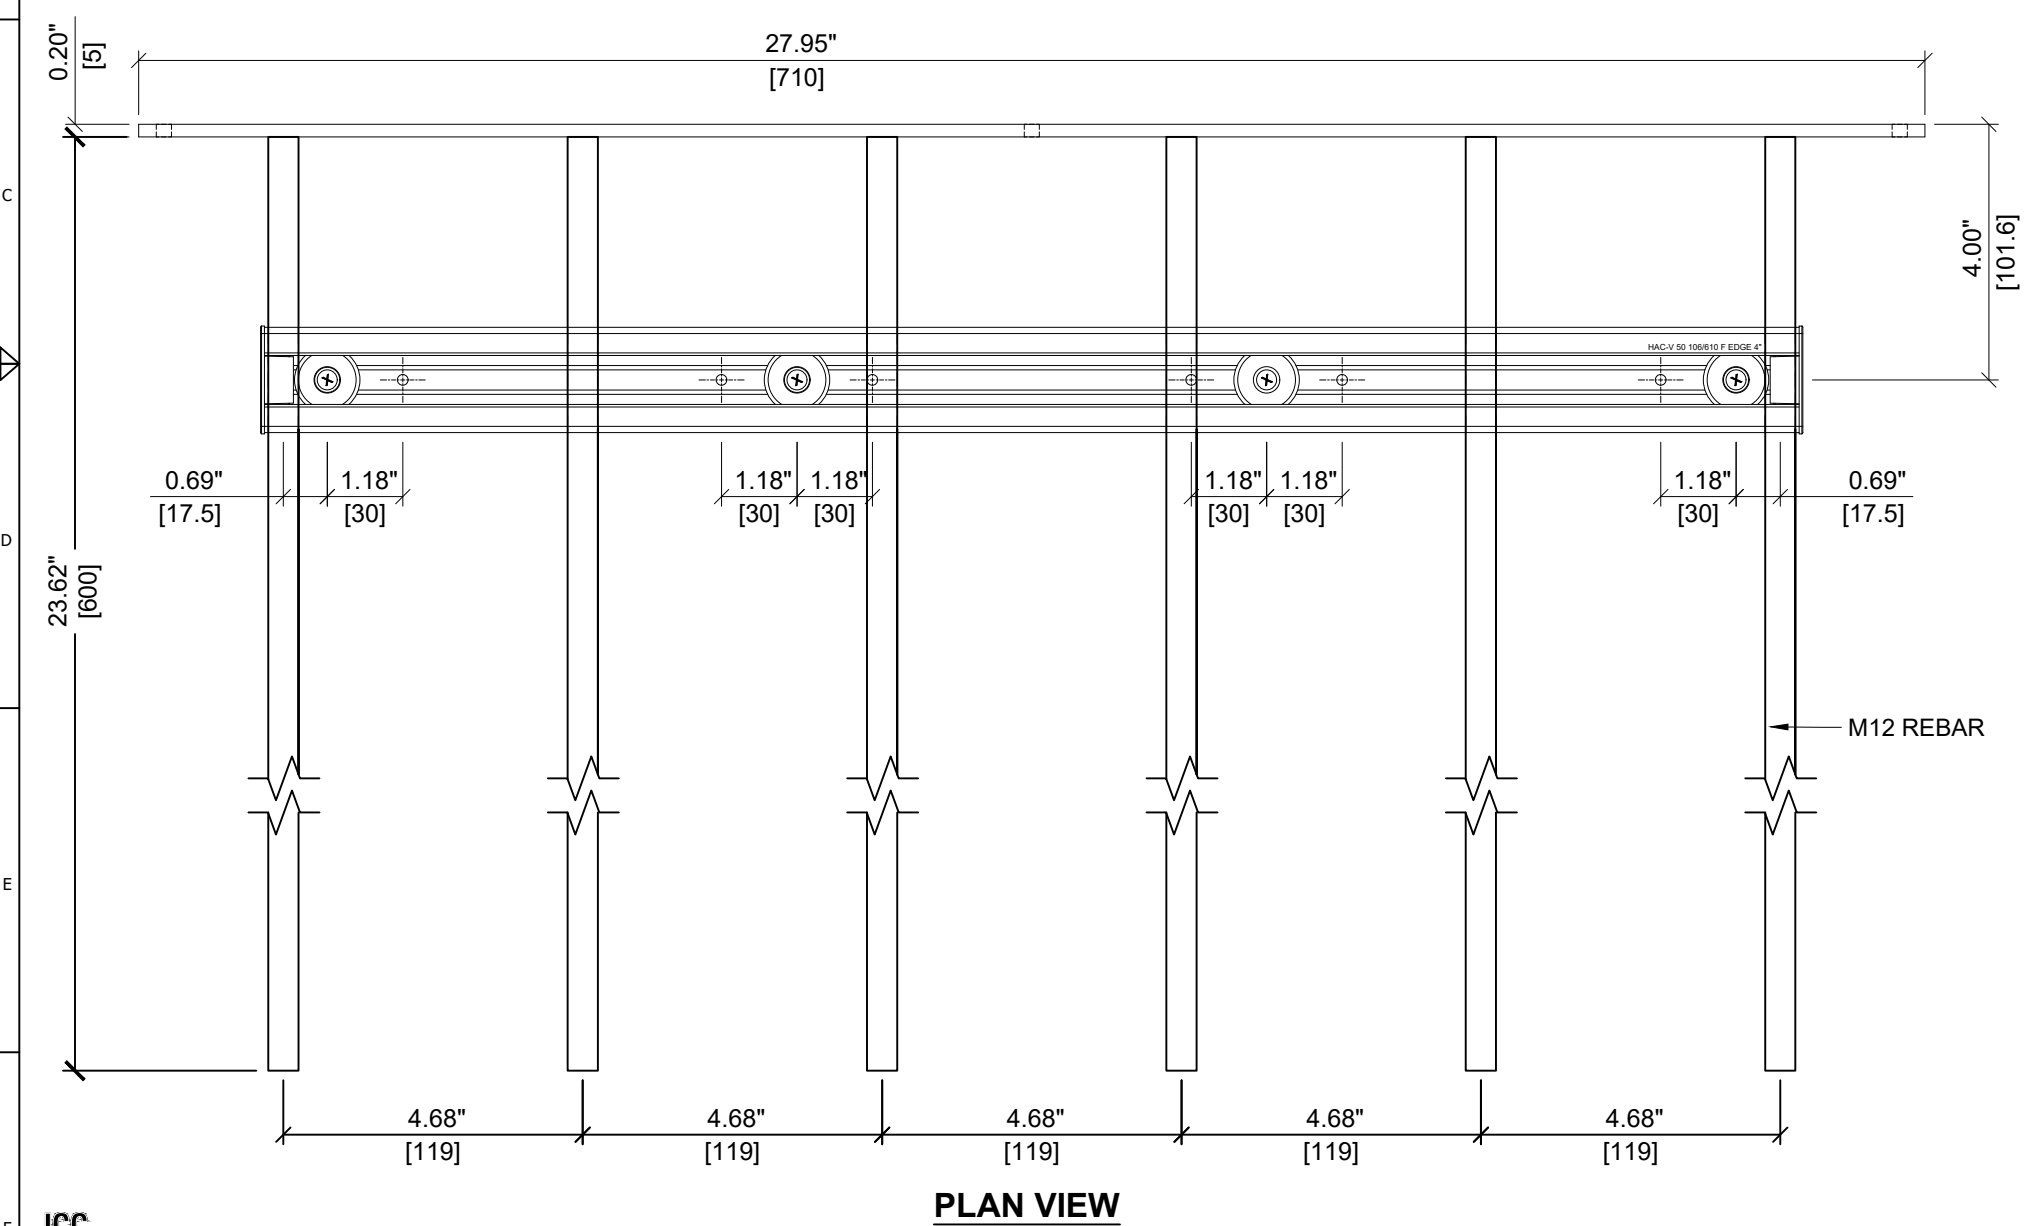

HILTI	
ITEM NUMBER: 2366399	CHANNEL LIP: SMOOTH
ITEM DESCRIPTION: HAC-V 50 106/610 F EDGE 4"