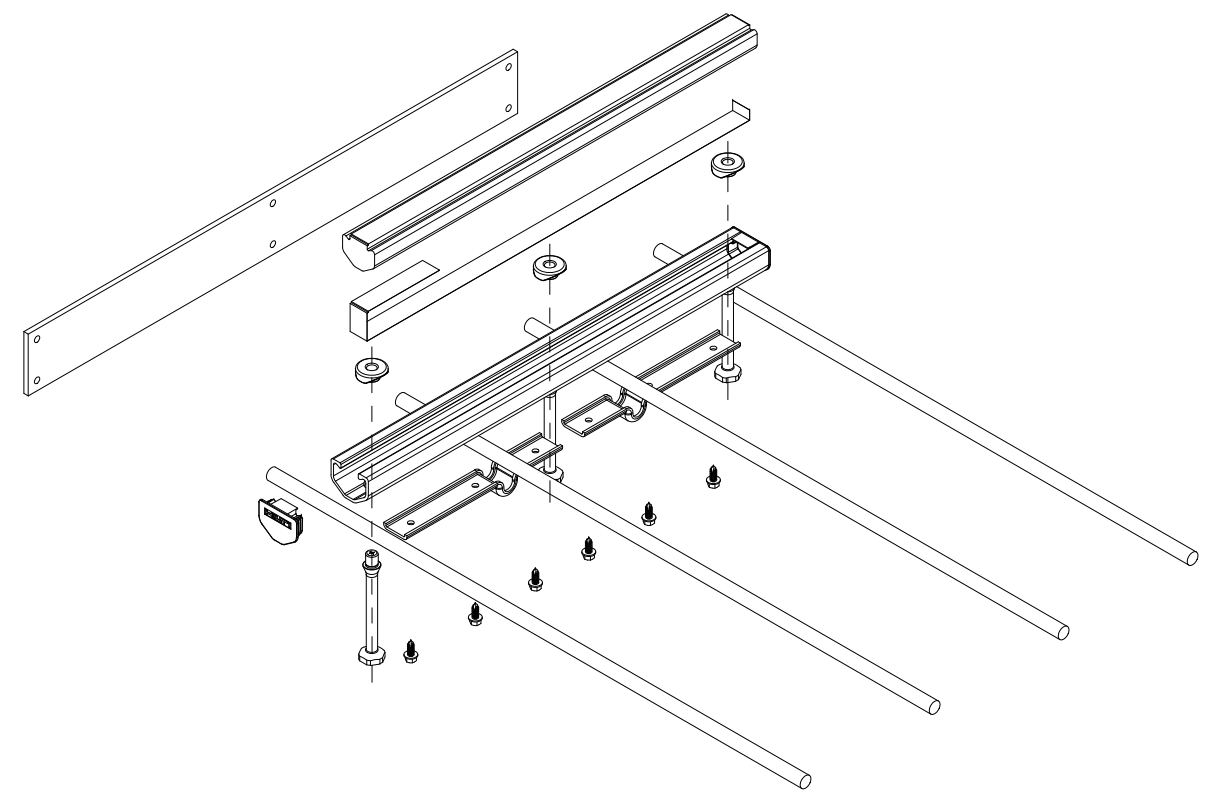

HILTI	
ITEM NUMBER: 2366398	CHANNEL LIP: SMOOTH
ITEM DESCRIPTION: HAC-V 50 106/450 F EDGE 4"