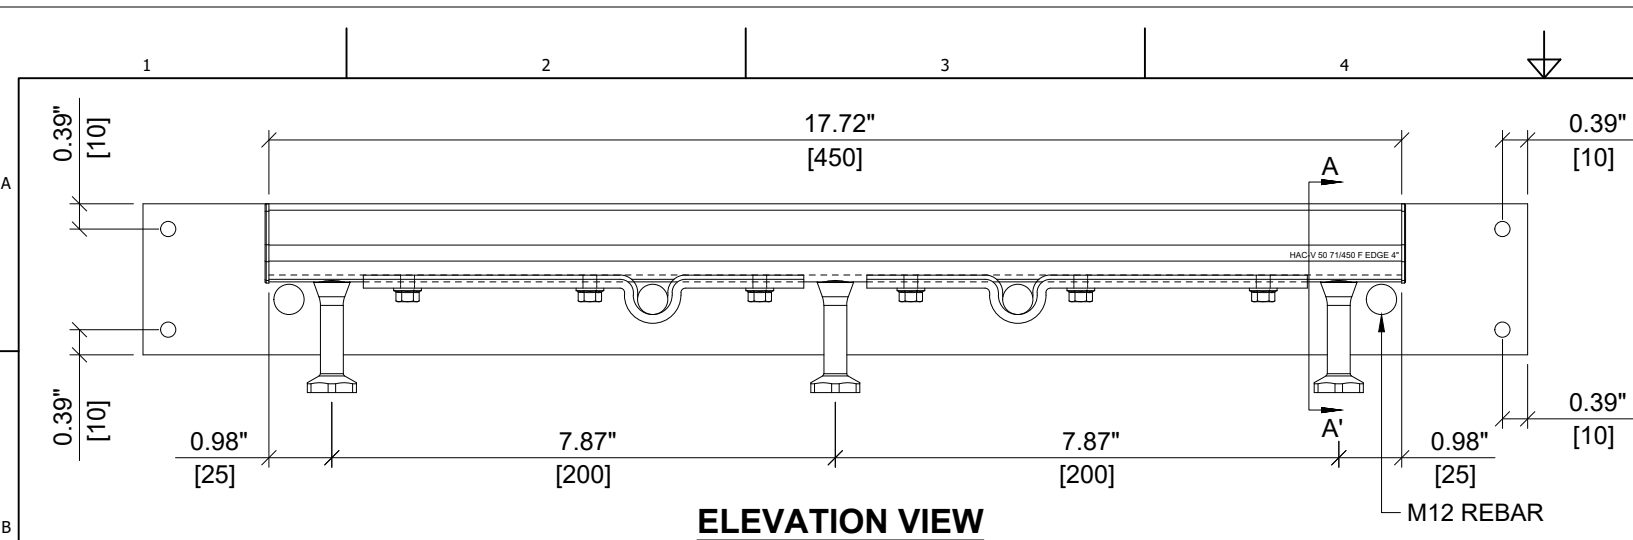

HILTI	
ITEM NUMBER: 2366608	CHANNEL LIP: SMOOTH
ITEM DESCRIPTION: HAC-V 50 71/450 F EDGE 4"