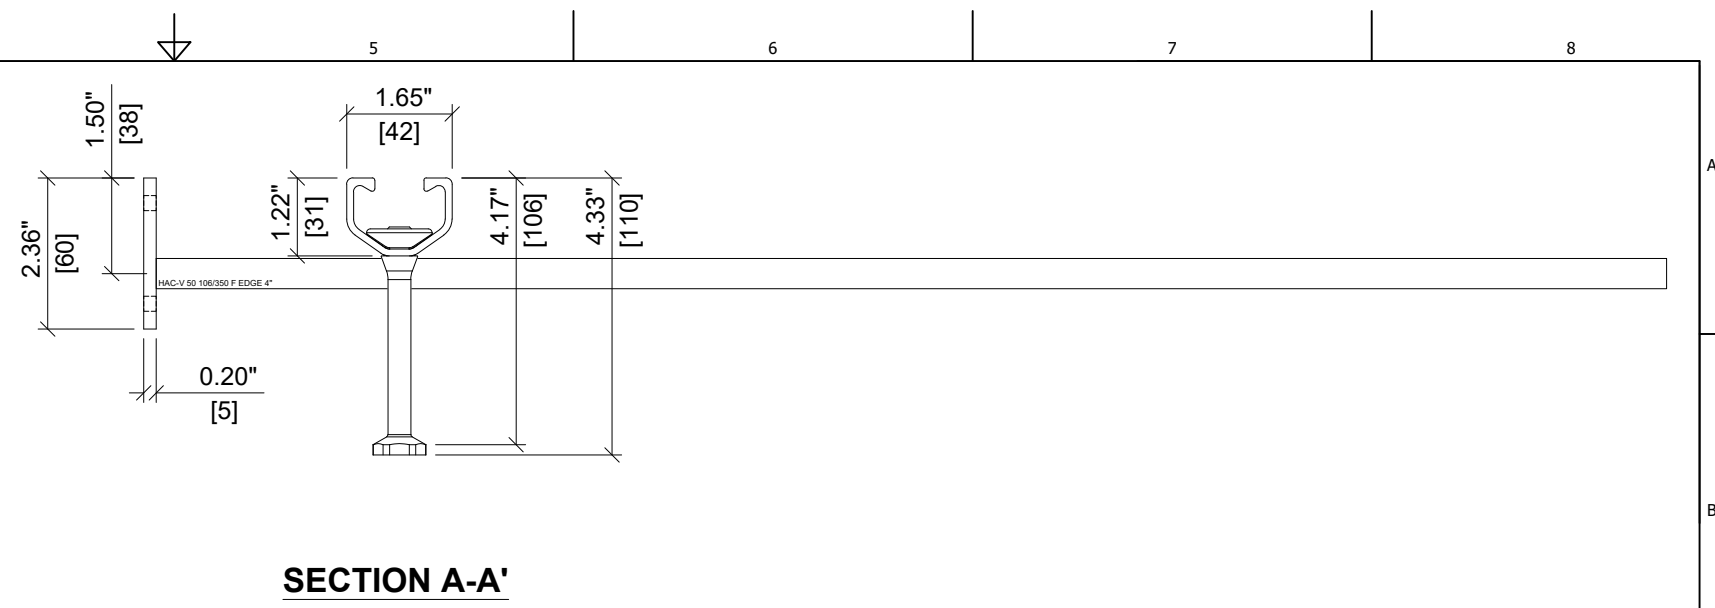

HILTI	
ITEM NUMBER: 2366396	CHANNEL LIP: SMOOTH
ITEM DESCRIPTION: HAC-V 50 106/350 F EDGE 4"