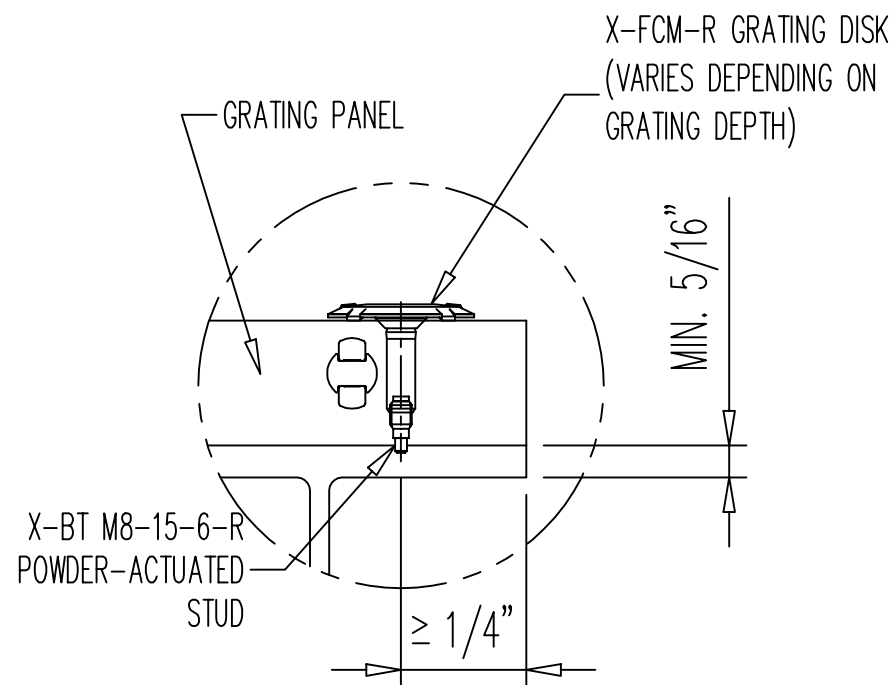

GRATING SUPPORT

NOTE: INSTALL DISK WITH TORQUE T = 6 FT LBS
DETAIL X

GRATING DISK SELECTION			
GRATING MIN.	HEIGHT MAX.	STAINLESS STEEL DISK	POWDER ACTUATED STUD
-	-	-	X-BT M8-15-6-R
1"	1-1/4"	X-FCM-R25/30	↓
1-3/8"	1-9/16"	X-FCM-R35/40	
1-3/4"	2"	X-FCM-R45/50	