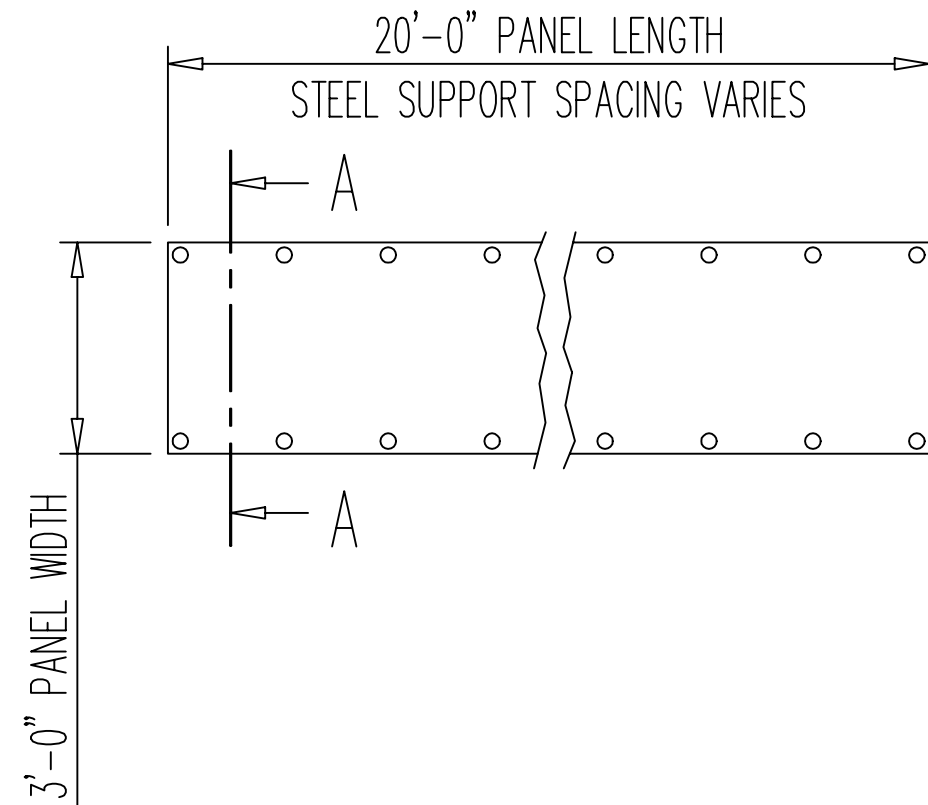

GRATING SUPPORT

NOTE: INSTALL DISK WITH TORQUE T = 6 FT LBS
DETAIL X

GRATING DISK SELECTION			
GRATING MIN.	HEIGHT MAX.	STAINLESS STEEL DISK	POWDER ACTUATED STUD
-	-	-	X-BT M8-15-6-R
1"	1-1/4"	X-FCM-R25/30	↓
1-3/8"	1-9/16"	X-FCM-R35/40	
1-3/4"	2"	X-FCM-R45/50	