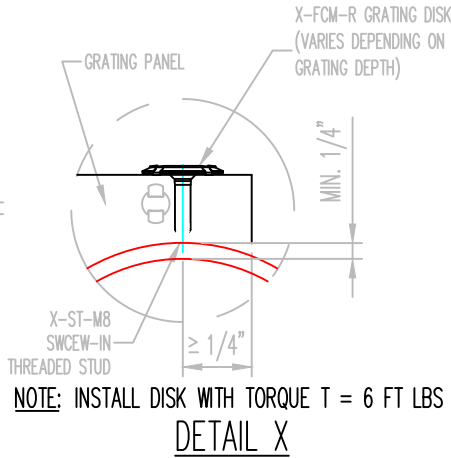

SECTION A-A

GRATING SUPPORT

DETAIL X

GRATING DISK SELECTION				
GRATING MIN.	HEIGHT MAX.	STAINLESS STEEL DISK	SCREW-IN THREADED STUD	ITEM NO.
-	-	-	X-ST-M8	377074
1"	1-3/16"	X-FCM-R25/30	↓	247181
1-1/4"	1-1/4"	X-FCM-R 1-1/4		247184
1-3/8"	1-9/16"	X-FCM-R35/40		247182
1-3/4"	2"	X-FCM-R45/50		247183