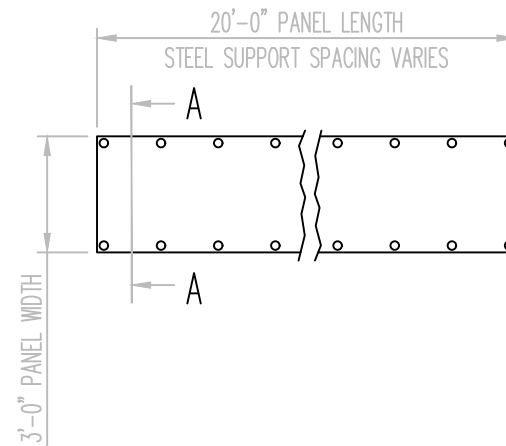

SECTION A-A

GRATING SUPPORT

DETAIL X

GRATING DISK SELECTION				
GRATING MIN.	HEIGHT MAX.	STAINLESS STEEL DISK	SCREW-IN THREADED STUD	ITEM NO.
-	-	-	X-ST-M8	377074
1"	1-3/16"	X-FCM-R25/30	↓	247181
1-1/4"	1-1/4"	X-FCM-R 1-1/4		247184
1-3/8"	1-9/16"	X-FCM-R35/40		247182
1-3/4"	2"	X-FCM-R45/50		247183