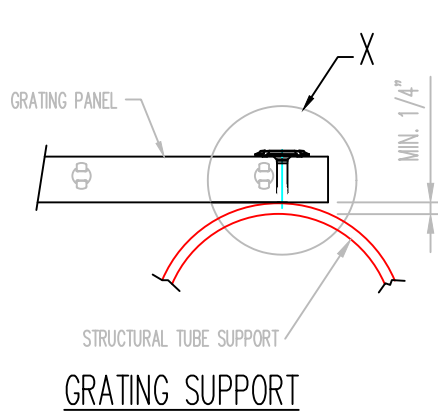

SECTION A-A

GRATING SUPPORT

DETAIL X

GRATING DISK SELECTION				
GRATING MIN.	HEIGHT MAX.	STAINLESS STEEL DISK	SCREW-IN THREADED STUD	ITEM NO.
-	-	-	X-ST-M8	377074
1"	1-3/16"	X-FCM-R25/30	↓	247181
1-1/4"	1-1/4"	X-FCM-R 1-1/4		247184
1-3/8"	1-9/16"	X-FCM-R35/40		247182
1-3/4"	2"	X-FCM-R45/50		247183