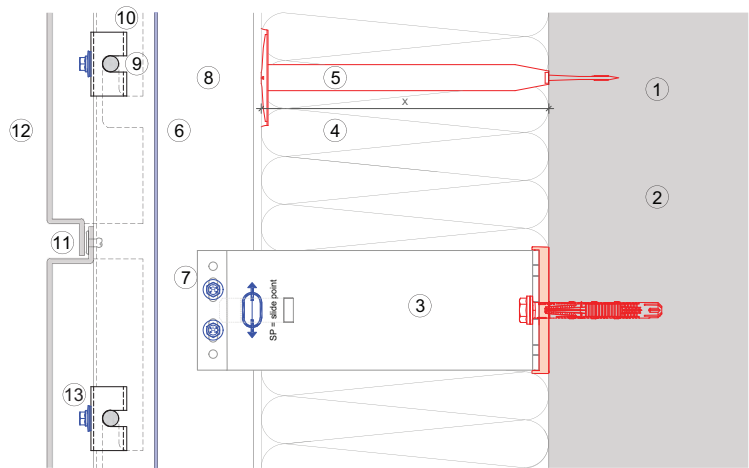

### CONTENTS:

FOX VI	101	Horizontal section
FOX VI	102	Vertical section
FOX VI	103	Bottom detail
FOX VI	104	Top detail
FOX VI	105	Outside corner
FOX VI	106	Inside corner
FOX VI	107	Window - reveal
FOX VI	108	Window - sill
FOX VI	109	Window - lintel

# MFT-FOX VI 101

**Legend:**

- ① Base material
- ② Anchor acc. to static
- ③ Bracket and isolator MFT-FOX VI
- ④ Insulation
- ⑤ Fixing insulation
- ⑥ Profile MFT-CP T
- ⑦ Self drilling screw
- ⑧ Ventilation gap
- ⑨ Aluminum-bolt MFT-C BO
- ⑩ Clip MFT-C
- ⑬ Self drilling screw
- ⑫ Cladding

Vertical section-fixed point