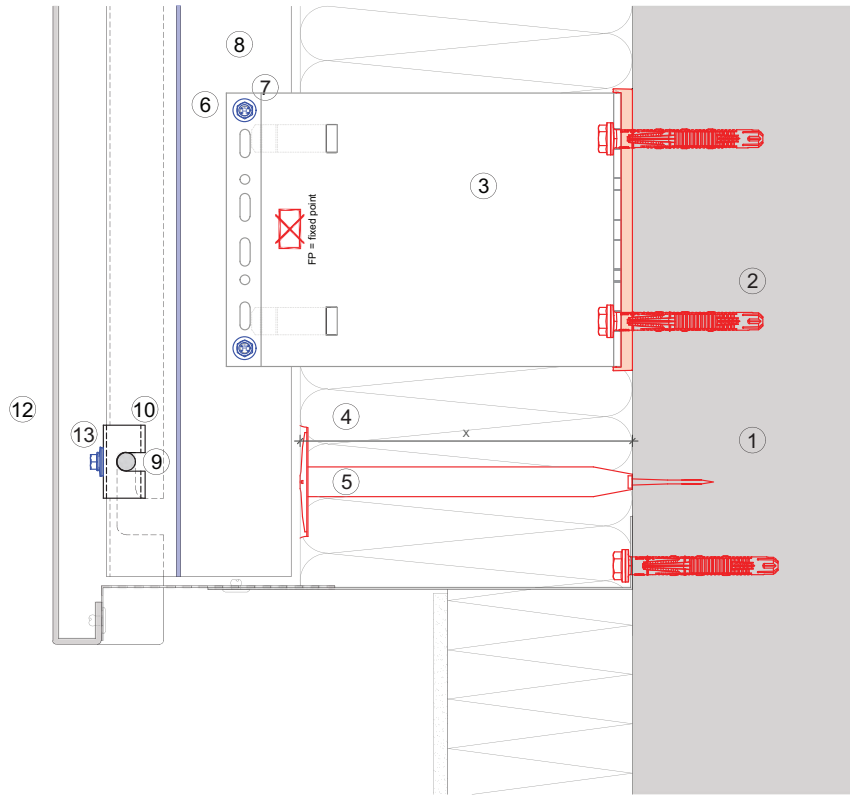

MFT-FOX VI 103

Legend:

- ① Base material
- ② Anchor acc. to static
- ③ Bracket and isolator MFT-FOX VI
- ④ Insulation
- ⑤ Fixing insulation
- ⑥ Profile MFT-CP T
- ⑦ Self drilling screw
- ⑧ Ventilation gap
- ⑨ Aluminum-bolt MFT-C BO
- ⑩ Clip MFT-C
- ⑫ Cladding