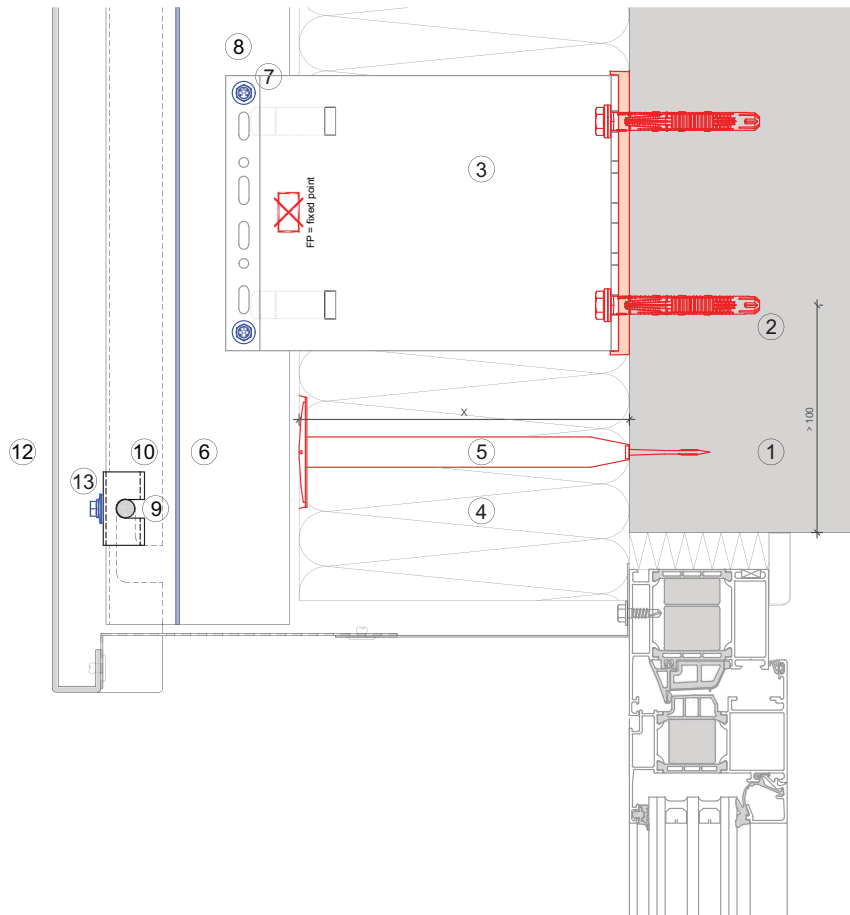

MFT-FOX VI 109

Legend:

- ① Base material
- ② Anchor acc. to static
- ③ Bracket and isolator MFT-FOX VI
- ④ Insulation
- ⑤ Fixing insulation
- ⑥ Profile MFT-CP T
- ⑦ Self drilling screw
- ⑧ Ventilation gap
- ⑨ Aluminum-bolt MFT-C BO
- ⑩ Clip MFT-C
- ⑫ Cladding