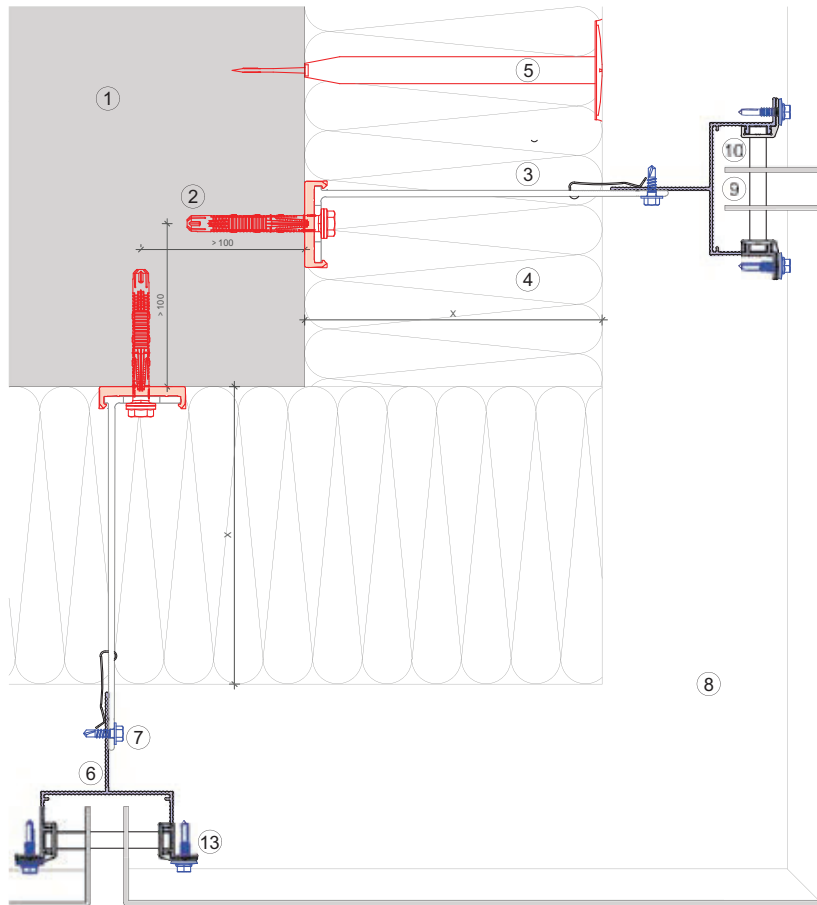

MFT-FOX VI 105

Legend:

- ① Base material
- ② Anchor acc. to static
- ③ Bracket and isolator MFT-FOX VI
- ④ Insulation
- ⑤ Fixing insulation
- ⑥ Profile MFT-CP T
- ⑦ Self drilling screw
- ⑧ Ventilation gap
- ⑨ Aluminum-bolt MFT-C BO
- ⑩ Clip MFT-C
- ⑫ Cladding