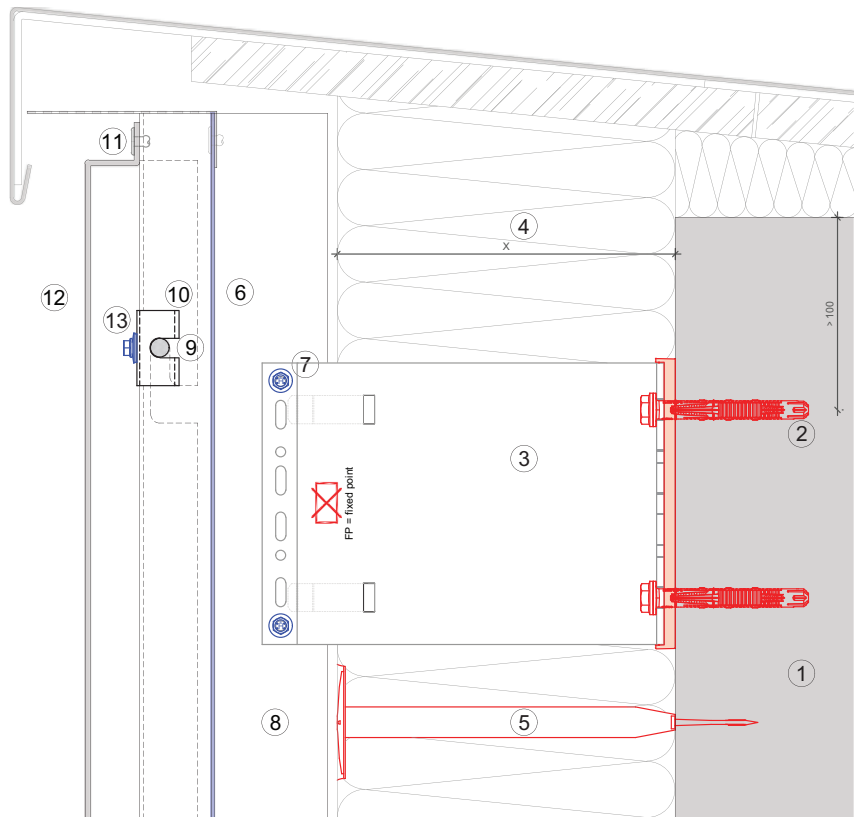

Vertical section-fixed point

# MFT-FOX VI 103

**Legend:**

- ① Base material
- ② Anchor acc. to static
- ③ Bracket and isolator MFT-FOX VI
- ④ Insulation
- ⑤ Fixing insulation
- ⑥ Profile MFT-CP T
- ⑦ Self drilling screw
- ⑧ Ventilation gap
- ⑨ Aluminum-bolt MFT-C BO
- ⑩ Clip MFT-C
- ⑫ Cladding

MFT-FOX VI 104

Legend:

- ① Base material
- ② Anchor acc. to static
- ③ Bracket and isolator MFT-FOX VI
- ④ Insulation
- ⑤ Fixing insulation
- ⑥ Profile MFT-CP T
- ⑦ Self drilling screw
- ⑧ Ventilation gap
- ⑨ Aluminum-bolt MFT-C BO
- ⑩ Clip MFT-C
- ⑪ Fixing cladding
- ⑫ Cladding